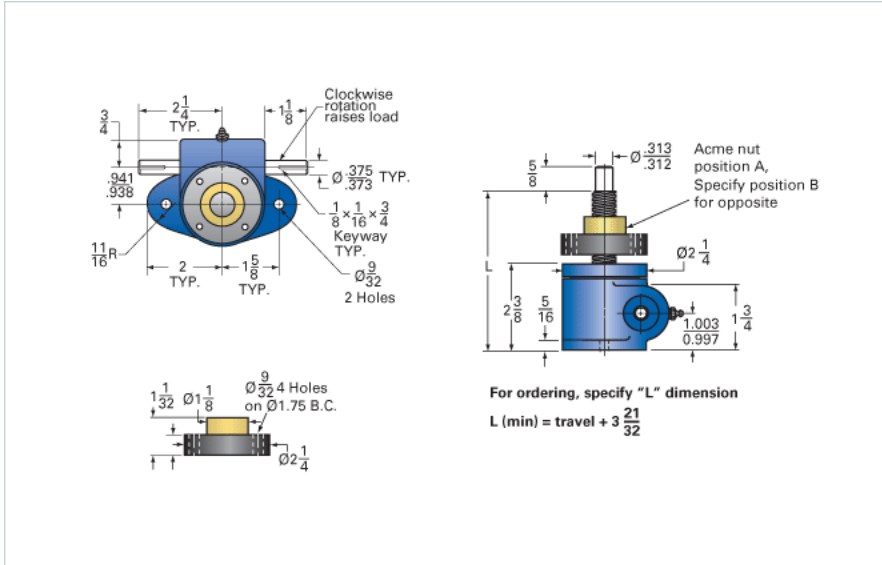

ActionJac MJ-160-UR 20:1

Call 800-321-7800 or visit us online at www.nookindustries.com to configure and order your ActionJac MJ-160-UR 20:1 today!

Details

Capacity [Ton]	0.5
Gear Ratio	20:1
Turns of Worm Per Inch Travel	160
Torque to Raise 1 lb. [in-lb]	0.0070
Lifting Screw Diameter [in]	0.63
Screw Lead [in]	0.125
Root Diameter [in]	0.457
Tare Drag Torque [in-lb]	1

Performance Specifications

Maximum Allowable Input [hp]	0.17
Maximum Input Torque [in-lb]	7
Compression Loading Maximum Travel at 1000 lbs. [lbs]	11.88
Compression Loading Maximum Travel at Any Load [lbs]	11.88
Maximum Worm Speed at Rated Load [rpm]	1500
Travel Rate at 1750 rpm [in/min]	11.2
Maximum Load at 1750 RPM [lb]	830
Starting Torque	2 x Running Torque