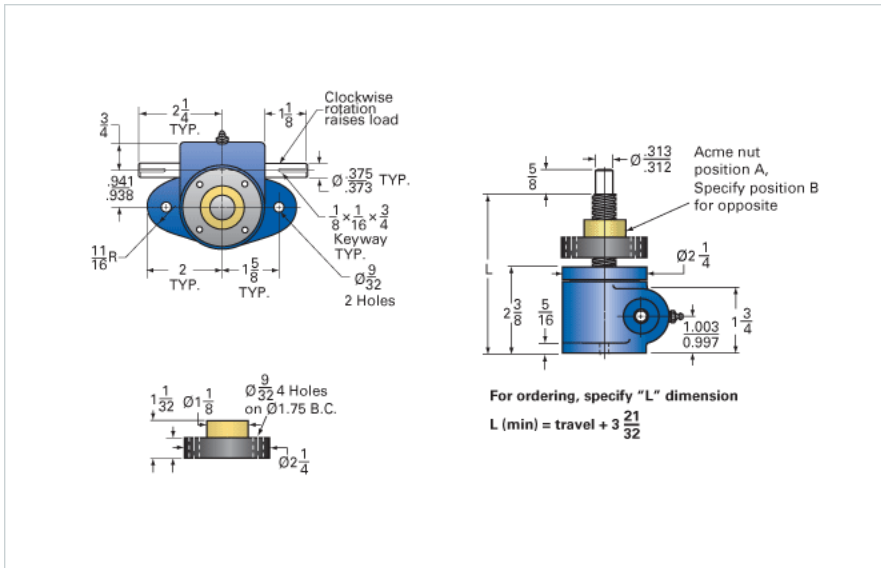

ActionJac MJ-160-UR 20:1

Call 800-321-7800 or visit us online at www.nookindustries.com to configure and order your ActionJac MJ-160-UR 20:1 today!

Details

Capacity [Ton]	0.5
Gear Ratio	20:1
Turns of Worm Per Inch Travel	160
Torque to Raise 1 lb. [in-lb]	0.0070
Lifting Screw Diameter [in]	0.63
Screw Lead [in]	0.125
Root Diameter [in]	0.457
Tare Drag Torque [in-lb]	1

Performance Specifications

Maximum Allowable Input [hp]	0.17
Maximum Input Torque [in-lb]	7
Compression Loading Maximum Travel at 1000 lbs. [lbs]	11.88
Compression Loading Maximum Travel at Any Load [lbs]	11.88
Maximum Worm Speed at Rated Load [rpm]	1500
Travel Rate at 1750 rpm [in/min]	11.2
Maximum Load at 1750 RPM [lb]	830
Starting Torque	2 x Running Torque