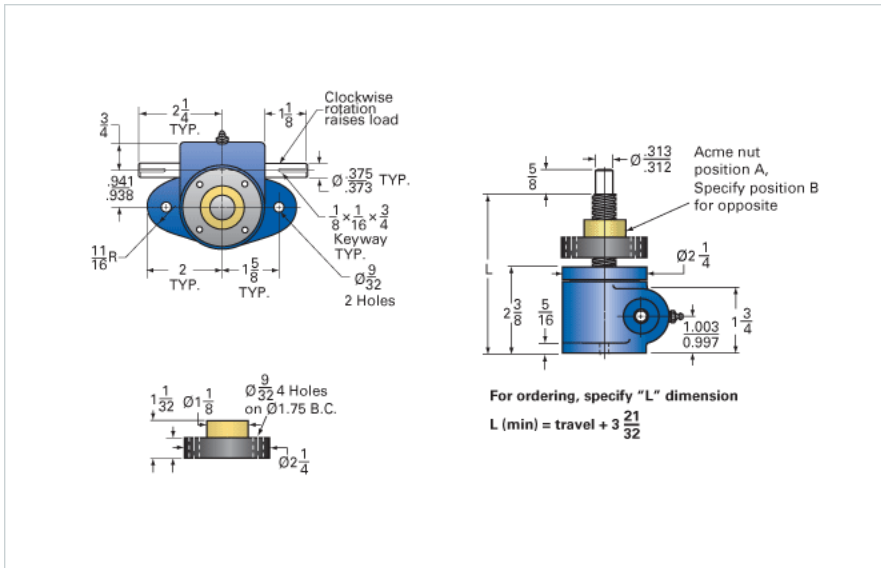

ActionJac MJ-100-UR 20:1

Call 800-321-7800 or visit us online at www.nookindustries.com to configure and order your ActionJac MJ-100-UR 20:1 today!

Details

Capacity [Ton]	0.5
Gear Ratio	20:1
Turns of Worm Per Inch Travel	100
Torque to Raise 1 lb. [in-lb]	0.0090
Lifting Screw Diameter [in]	0.63
Screw Lead [in]	0.200
Root Diameter [in]	0.377
Tare Drag Torque [in-lb]	1

Performance Specifications

Maximum Allowable Input [hp]	0.17
Maximum Input Torque [in-lb]	8.7
Compression Loading Maximum Travel at 1000 lbs. [lbs]	8.30
Compression Loading Maximum Travel at Any Load [lbs]	9.38
Maximum Worm Speed at Rated Load [rpm]	1210
Travel Rate at 1750 rpm [in/min]	18
Maximum Load at 1750 RPM [lb]	670
Starting Torque	2 x Running Torque