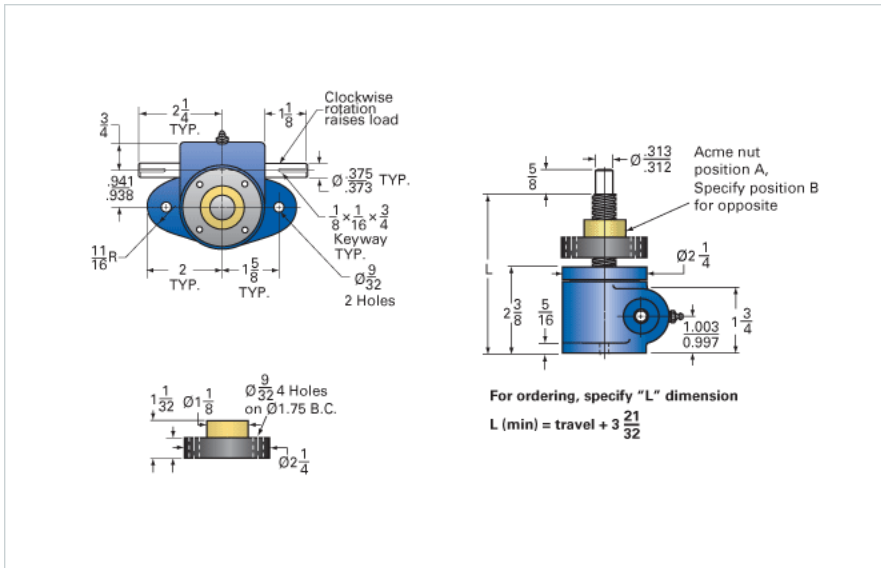

ActionJac MJ-80-UR 20:1

Call 800-321-7800 or visit us online at www.nookindustries.com to configure and order your ActionJac MJ-80-UR 20:1 today!

Details

Capacity [Ton]	0.5
Gear Ratio	20:1
Turns of Worm Per Inch Travel	80
Torque to Raise 1 lb. [in-lb]	0.0080
Lifting Screw Diameter [in]	0.50
Screw Lead [in]	0.250
Root Diameter [in]	0.332
Tare Drag Torque [in-lb]	1

Performance Specifications

Maximum Allowable Input [hp]	0.17
Maximum Input Torque [in-lb]	8
Compression Loading Maximum Travel at 1000 lbs. [lbs]	7.20
Compression Loading Maximum Travel at Any Load [lbs]	8.75
Maximum Worm Speed at Rated Load [rpm]	1310
Travel Rate at 1750 rpm [in/min]	22.5
Maximum Load at 1750 RPM [lb]	720
Starting Torque	2 x Running Torque