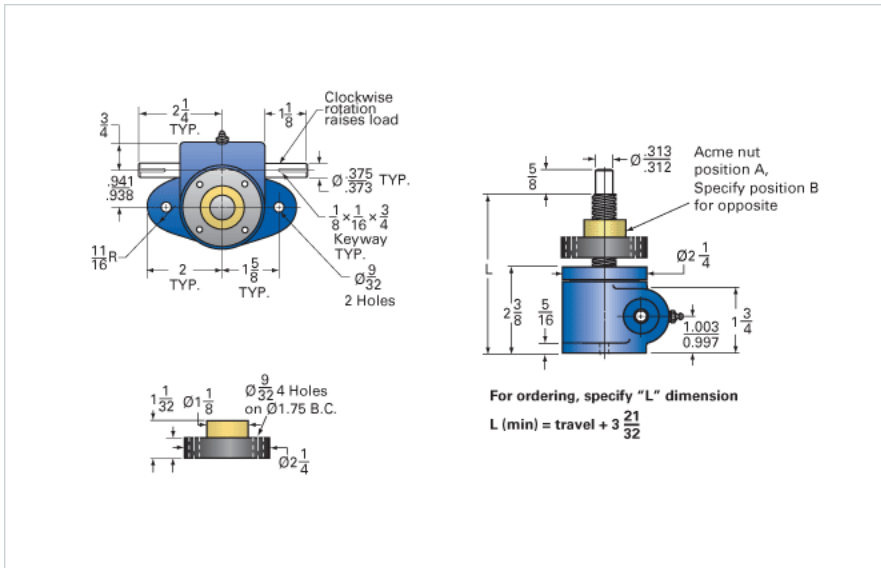

ActionJac MJ-20-UR 5:1

Call 800-321-7800 or visit us online at www.nookindustries.com to configure and order your ActionJac MJ-20-UR 5:1 today!

Details

Capacity [Ton]	0.5
Gear Ratio	5:1
Turns of Worm Per Inch Travel	20
Torque to Raise 1 lb. [in-lb]	0.0190
Lifting Screw Diameter [in]	0.50
Screw Lead [in]	0.250
Root Diameter [in]	0.332
Tare Drag Torque [in-lb]	1

Performance Specifications

Maximum Allowable Input [hp]	0.33
Maximum Input Torque [in-lb]	19.3
Compression Loading Maximum Travel at 1000 lbs. [lbs]	7.20
Compression Loading Maximum Travel at Any Load [lbs]	8.75
Maximum Worm Speed at Rated Load [rpm]	1090
Travel Rate at 1750 rpm [in/min]	90
Maximum Load at 1750 RPM [lb]	600
Starting Torque	2 x Running Torque