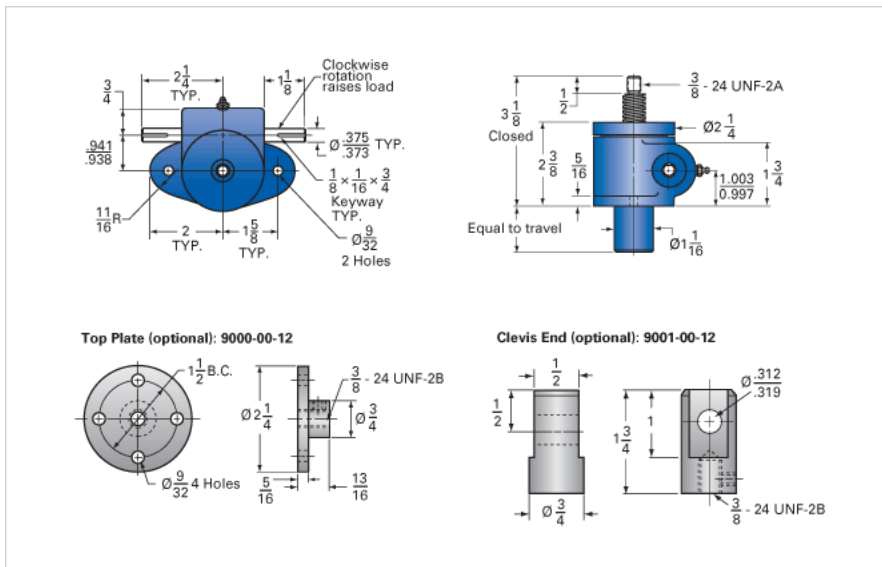

ActionJac MJ-160-UK 20:1

Call 800-321-7800 or visit us online at www.nookindustries.com to configure and order your ActionJac MJ-160-UK 20:1 today!

Details

Capacity [Ton]	0.5
Gear Ratio	20:1
Turns of Worm Per Inch Travel	160
Torque to Raise 1 lb. [in-lb]	0.0080
Lifting Screw Diameter [in]	0.63
Screw Lead [in]	0.125
Root Diameter [in]	0.457
Tare Drag Torque [in-lb]	1

Performance Specifications

Maximum Allowable Input [hp]	0.17
Maximum Input Torque [in-lb]	7
Compression Loading Maximum Travel at 1000 lbs. [lbs]	11.88
Compression Loading Maximum Travel at Any Load [lbs]	11.88
Maximum Worm Speed at Rated Load [rpm]	1300
Travel Rate at 1750 rpm [in/min]	11.2
Maximum Load at 1750 RPM [lb]	830
Starting Torque	2 x Running Torque