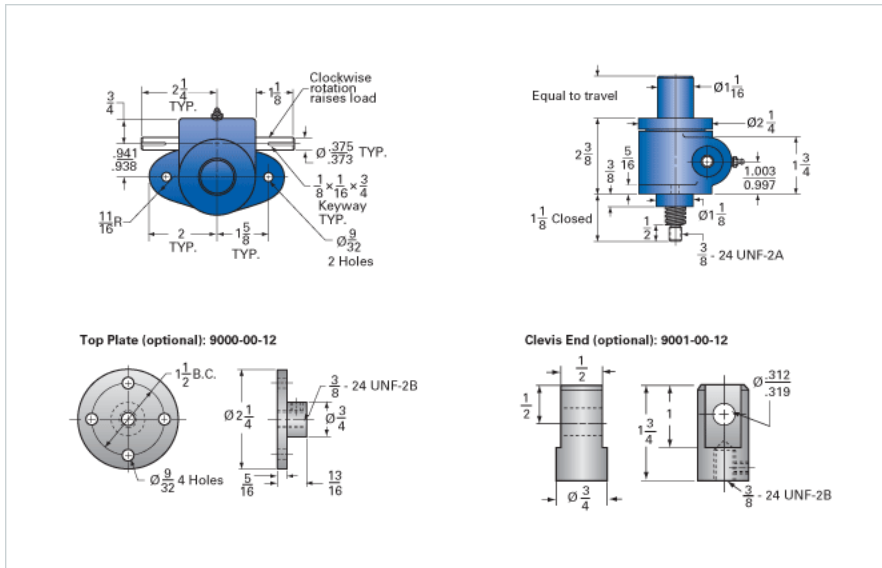

ActionJac MJ-200-I 20:1

Call 800-321-7800 or visit us online at www.nookindustries.com to configure and order your ActionJac MJ-200-I 20:1 today!

Details

Capacity [Ton]	0.5
Gear Ratio	20:1
Turns of Worm Per Inch Travel	200
Torque to Raise 1 lb. [in-lb]	0.0060
Lifting Screw Diameter [in]	0.50
Screw Lead [in]	0.100
Root Diameter [in]	0.359
Tare Drag Torque [in-lb]	1

Performance Specifications

Maximum Allowable Input [hp]	0.17
Maximum Input Torque [in-lb]	5.7
Compression Loading Maximum Travel at 1000 lbs. [lbs]	8.30
Compression Loading Maximum Travel at Any Load [lbs]	9.38
Maximum Worm Speed at Rated Load [rpm]	1800
Travel Rate at 1750 rpm [in/min]	9
Maximum Load at 1750 RPM [lb]	1000
Starting Torque	2 x Running Torque