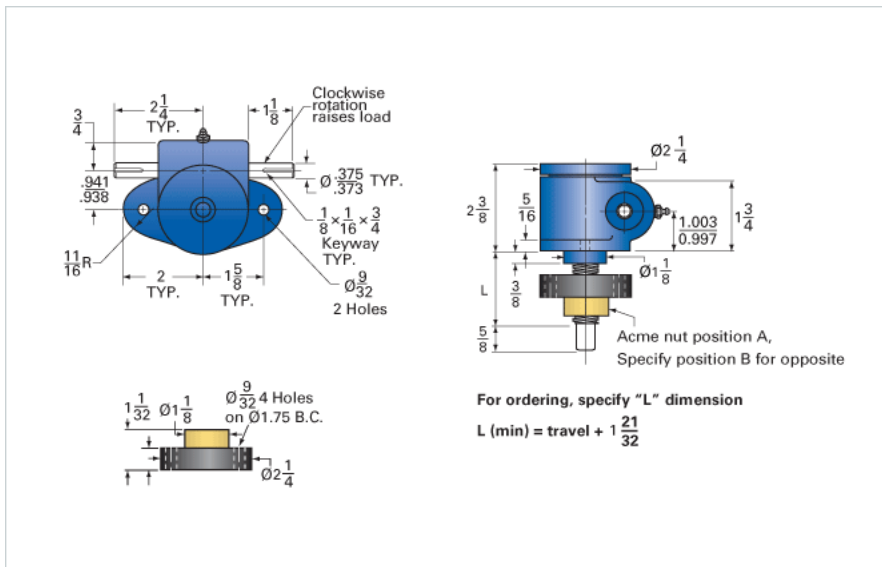

ActionJac MJ-200-IR 20:1

Call 800-321-7800 or visit us online at www.nookindustries.com to configure and order your ActionJac MJ-200-IR 20:1 today!

Details

Capacity [Ton]	0.5
Gear Ratio	20:1
Turns of Worm Per Inch Travel	200
Torque to Raise 1 lb. [in-lb]	0.0060
Lifting Screw Diameter [in]	0.50
Screw Lead [in]	0.100
Root Diameter [in]	0.359
Tare Drag Torque [in-lb]	1

Performance Specifications

Maximum Allowable Input [hp]	0.17
Maximum Input Torque [in-lb]	5.7
Compression Loading Maximum Travel at 1000 lbs. [lbs]	8.30
Compression Loading Maximum Travel at Any Load [lbs]	9.38
Maximum Worm Speed at Rated Load [rpm]	1800
Travel Rate at 1750 rpm [in/min]	9
Maximum Load at 1750 RPM [lb]	1000
Starting Torque	2 x Running Torque