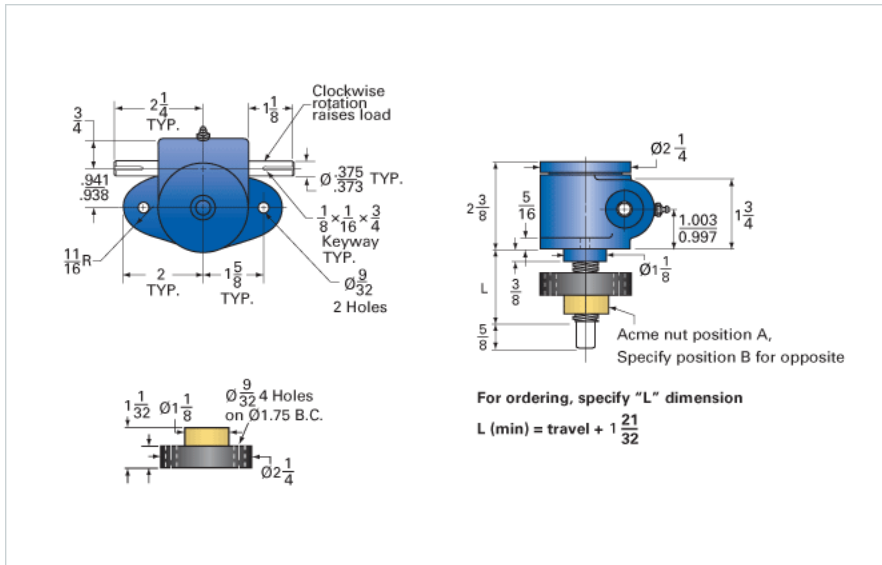

ActionJac MJ-160-IR 20:1

Call 800-321-7800 or visit us online at www.nookindustries.com to configure and order your ActionJac MJ-160-IR 20:1 today!

Details

Capacity [Ton]	0.5
Gear Ratio	20:1
Turns of Worm Per Inch Travel	160
Torque to Raise 1 lb. [in-lb]	0.0070
Lifting Screw Diameter [in]	0.63
Screw Lead [in]	0.125
Root Diameter [in]	0.457
Tare Drag Torque [in-lb]	1

Performance Specifications

Maximum Allowable Input [hp]	0.17
Maximum Input Torque [in-lb]	7
Compression Loading Maximum Travel at 1000 lbs. [lbs]	11.88
Compression Loading Maximum Travel at Any Load [lbs]	11.88
Maximum Worm Speed at Rated Load [rpm]	1500
Travel Rate at 1750 rpm [in/min]	11.2
Maximum Load at 1750 RPM [lb]	830
Starting Torque	2 x Running Torque