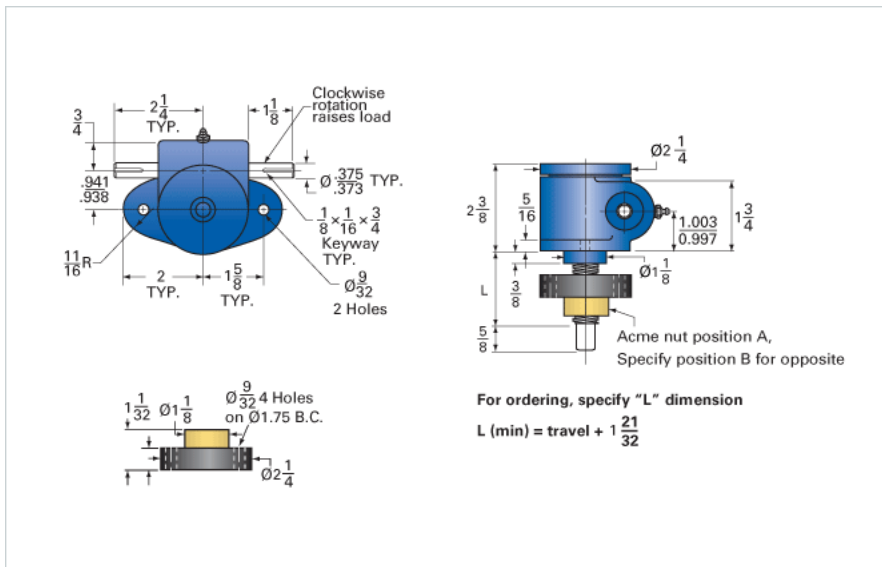

ActionJac MJ-100-IR 20:1

Call 800-321-7800 or visit us online at www.nookindustries.com to configure and order your ActionJac MJ-100-IR 20:1 today!

Details

Capacity [Ton]	0.5
Gear Ratio	20:1
Turns of Worm Per Inch Travel	100
Torque to Raise 1 lb. [in-lb]	0.0090
Lifting Screw Diameter [in]	0.63
Screw Lead [in]	0.200
Root Diameter [in]	0.377
Tare Drag Torque [in-lb]	1

Performance Specifications

Maximum Allowable Input [hp]	0.17
Maximum Input Torque [in-lb]	8.7
Compression Loading Maximum Travel at 1000 lbs. [lbs]	8.30
Compression Loading Maximum Travel at Any Load [lbs]	9.38
Maximum Worm Speed at Rated Load [rpm]	1210
Travel Rate at 1750 rpm [in/min]	18
Maximum Load at 1750 RPM [lb]	670
Starting Torque	2 x Running Torque