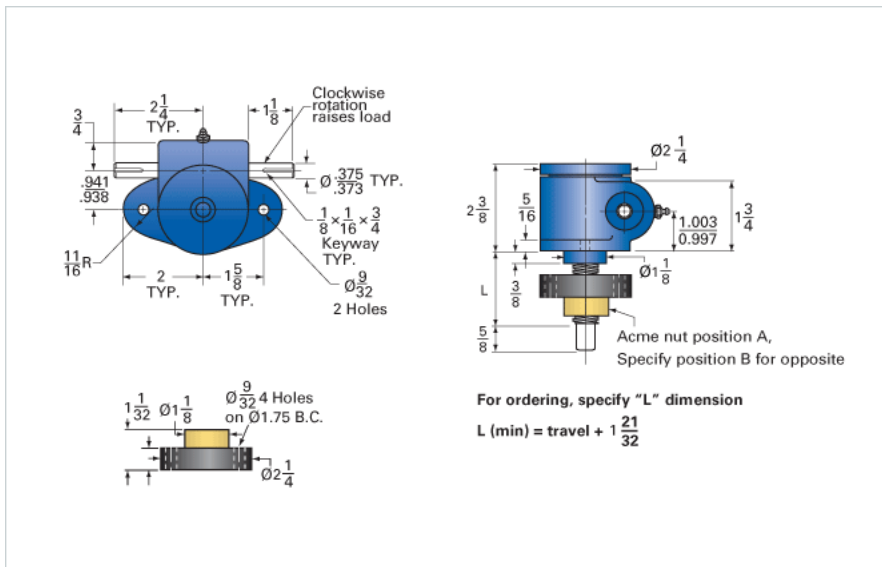

### Details

Capacity [Ton]	0.5
Gear Ratio	20:1
Turns of Worm Per Inch Travel	100
Torque to Raise 1 lb. [in-lb]	0.0090
Lifting Screw Diameter [in]	0.63
Screw Lead [in]	0.200
Root Diameter [in]	0.377
Tare Drag Torque [in-lb]	1

### Performance Specifications

Maximum Allowable Input [hp]	0.17
Maximum Input Torque [in-lb]	8.7
Compression Loading Maximum Travel at 1000 lbs. [lbs]	8.30
Compression Loading Maximum Travel at Any Load [lbs]	9.38
Maximum Worm Speed at Rated Load [rpm]	1210
Travel Rate at 1750 rpm [in/min]	18
Maximum Load at 1750 RPM [lb]	670
Starting Torque	2 x Running Torque