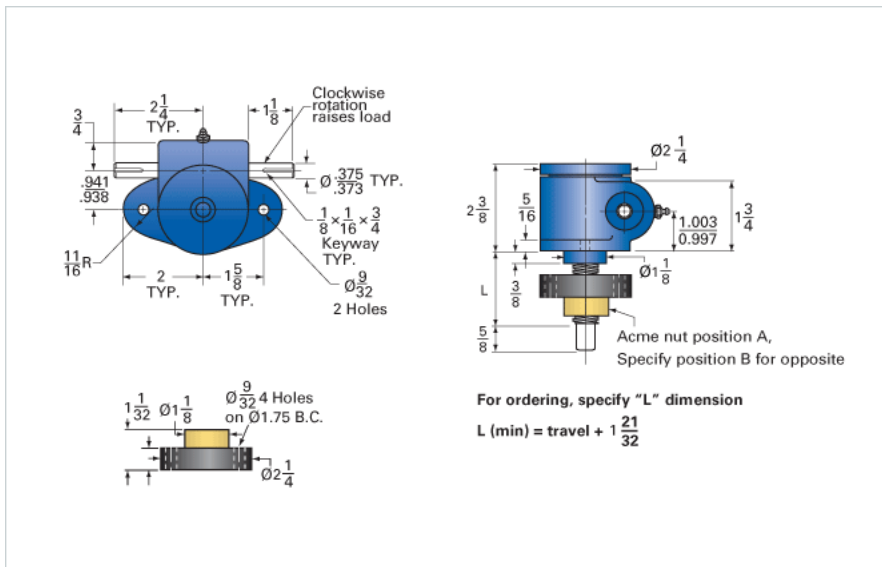

ActionJac MJ-80-IR 20:1

Call 800-321-7800 or visit us online at www.nookindustries.com to configure and order your ActionJac MJ-80-IR 20:1 today!

Details

Capacity [Ton]	0.5
Gear Ratio	20:1
Turns of Worm Per Inch Travel	80
Torque to Raise 1 lb. [in-lb]	0.0080
Lifting Screw Diameter [in]	0.50
Screw Lead [in]	0.250
Root Diameter [in]	0.332
Tare Drag Torque [in-lb]	1

Performance Specifications

Maximum Allowable Input [hp]	0.17
Maximum Input Torque [in-lb]	8
Compression Loading Maximum Travel at 1000 lbs. [lbs]	7.20
Compression Loading Maximum Travel at Any Load [lbs]	8.75
Maximum Worm Speed at Rated Load [rpm]	1310
Travel Rate at 1750 rpm [in/min]	22.5
Maximum Load at 1750 RPM [lb]	720
Starting Torque	2 x Running Torque