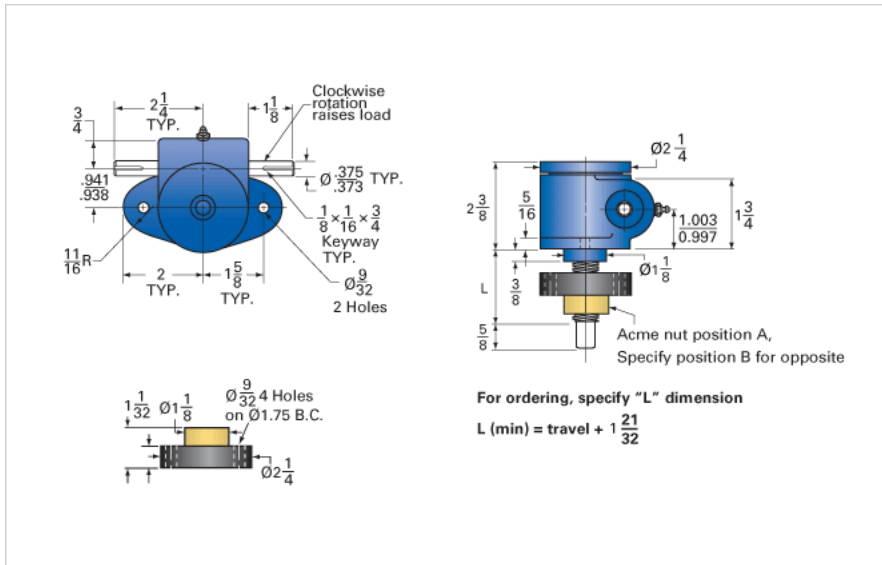

### Details

Capacity [Ton]	0.5
Gear Ratio	5:1
Turns of Worm Per Inch Travel	40
Torque to Raise 1 lb. [in-lb]	0.0170
Lifting Screw Diameter [in]	0.63
Screw Lead [in]	0.125
Root Diameter [in]	0.457
Tare Drag Torque [in-lb]	1

### Performance Specifications

Maximum Allowable Input [hp]	0.33
Maximum Input Torque [in-lb]	16.7
Compression Loading Maximum Travel at 1000 lbs. [lbs]	11.88
Compression Loading Maximum Travel at Any Load [lbs]	11.88
Maximum Worm Speed at Rated Load [rpm]	1260
Travel Rate at 1750 rpm [in/min]	45
Maximum Load at 1750 RPM [lb]	700
Starting Torque	2 x Running Torque