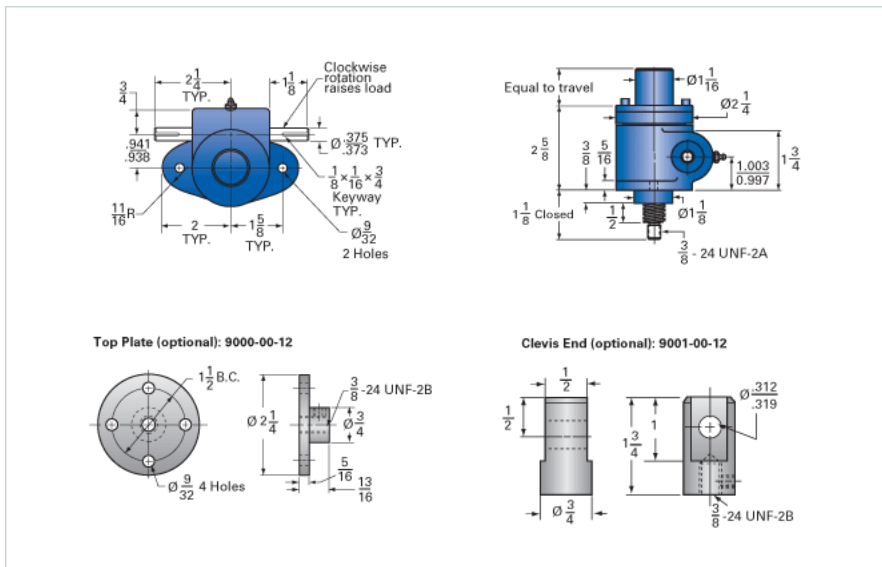

ActionJac MJ-200-IK 20:1

Call 800-321-7800 or visit us online at www.nookindustries.com to configure and order your ActionJac MJ-200-IK 20:1 today!

Details

Capacity [Ton]	0.5
Gear Ratio	20:1
Turns of Worm Per Inch Travel	200
Torque to Raise 1 lb. [in-lb]	0.0070
Lifting Screw Diameter [in]	0.50
Screw Lead [in]	0.100
Root Diameter [in]	0.359
Tare Drag Torque [in-lb]	1

Performance Specifications

Maximum Allowable Input [hp]	0.17
Maximum Input Torque [in-lb]	5.7
Compression Loading Maximum Travel at 1000 lbs. [lbs]	8.30
Compression Loading Maximum Travel at Any Load [lbs]	9.38
Maximum Worm Speed at Rated Load [rpm]	1560
Travel Rate at 1750 rpm [in/min]	9
Maximum Load at 1750 RPM [lb]	1000
Starting Torque	2 x Running Torque