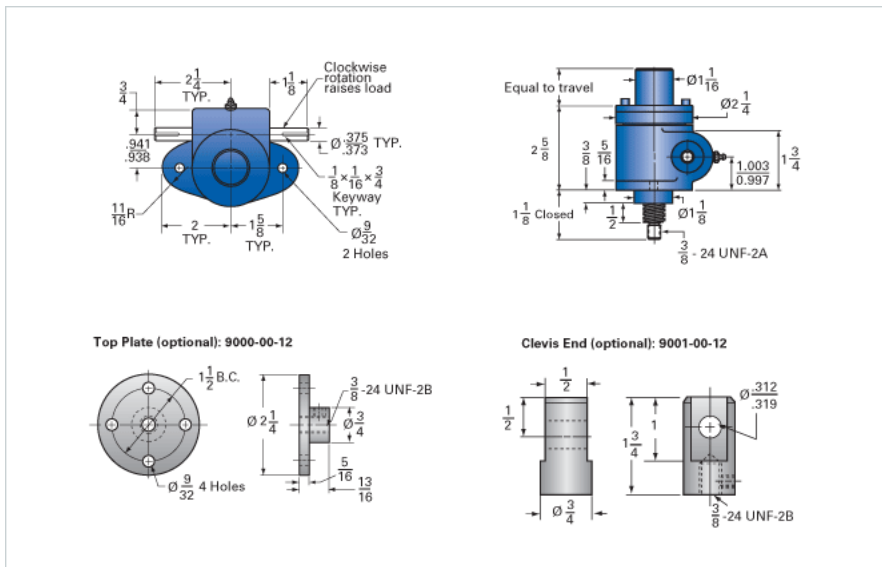

ActionJac MJ-160-IK 20:1

Call 800-321-7800 or visit us online at www.nookindustries.com to configure and order your ActionJac MJ-160-IK 20:1 today!

Details

Capacity [Ton]	0.5
Gear Ratio	20:1
Turns of Worm Per Inch Travel	160
Torque to Raise 1 lb. [in-lb]	0.0080
Lifting Screw Diameter [in]	0.63
Screw Lead [in]	0.125
Root Diameter [in]	0.457
Tare Drag Torque [in-lb]	1

Performance Specifications

Maximum Allowable Input [hp]	0.17
Maximum Input Torque [in-lb]	7
Compression Loading Maximum Travel at 1000 lbs. [lbs]	11.88
Compression Loading Maximum Travel at Any Load [lbs]	11.88
Maximum Worm Speed at Rated Load [rpm]	1300
Travel Rate at 1750 rpm [in/min]	11.2
Maximum Load at 1750 RPM [lb]	830
Starting Torque	2 x Running Torque