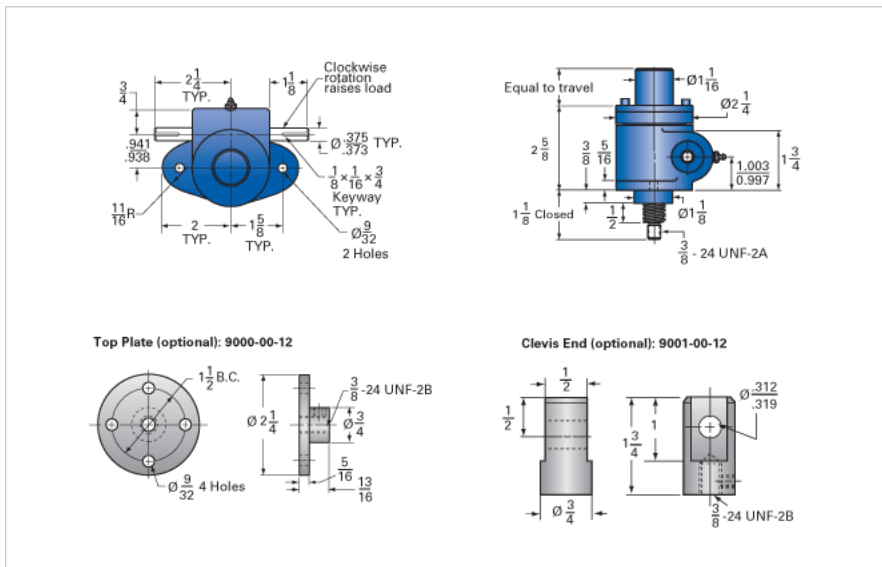

### Details

Capacity [Ton]	0.5
Gear Ratio	20:1
Turns of Worm Per Inch Travel	80
Torque to Raise 1 lb. [in-lb]	0.0090
Lifting Screw Diameter [in]	0.50
Screw Lead [in]	0.250
Root Diameter [in]	0.332
Tare Drag Torque [in-lb]	1

### Performance Specifications

Maximum Allowable Input [hp]	0.17
Maximum Input Torque [in-lb]	8
Compression Loading Maximum Travel at 1000 lbs. [lbs]	7.20
Compression Loading Maximum Travel at Any Load [lbs]	8.75
Maximum Worm Speed at Rated Load [rpm]	1140
Travel Rate at 1750 rpm [in/min]	22.5
Maximum Load at 1750 RPM [lb]	720
Starting Torque	2 x Running Torque