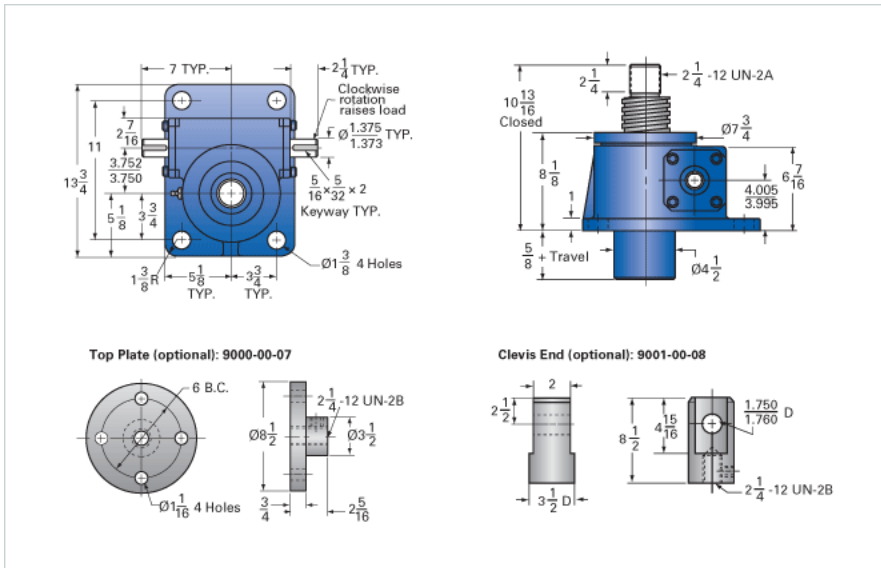

### Details

Capacity [Ton]	30
Gear Ratio	32:1
Turns of Worm per Inch Travel	48
Torque to Raise 1 lb. [in-lb]	0.0235
Lifting Screw Diameter [in]	3.38
Screw Lead [in]	0.667
Root Diameter [in]	2.652
Tare Drag Torque [in-lb]	50

### Performance Specifications

Maximum Allowable Input [hp]	3.50
Maximum Input Torque [in-lb]	1411
Maximum Worm Speed at Rated Load [rpm]	156
Maximum Load at 1750 RPM [lb]	5364
Starting Torque	2 x Running Torque

### Weight

Base 0 Travel [lb]	145
Per Inch of Travel [lb]	2.90
Grease [lb]	1.5