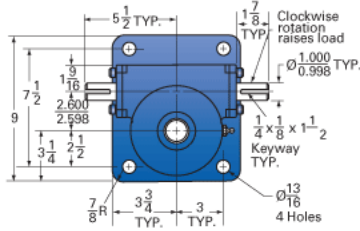

ActionJac 15-MSJ-U 24:1

Call 800-321-7800 or visit us online at www.nookindustries.com to configure and order your ActionJac 15-MSJ-U 24:1 today!