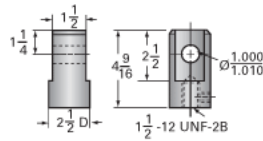

### Details

Capacity [Ton]	15
Gear Ratio	24:1
Turns of Worm per Inch Travel	48
Torque to Raise 1 lb. [in-lb]	0.0218
Lifting Screw Diameter [in]	2.25
Screw Lead [in]	0.500
Root Diameter [in]	1.684
Tare Drag Torque [in-lb]	20

### Performance Specifications

Maximum Allowable Input [hp]	1.50
Maximum Input Torque [in-lb]	654
Maximum Worm Speed at Rated Load [rpm]	144
Maximum Load at 1750 RPM [lb]	2478
Starting Torque	2 x Running Torque