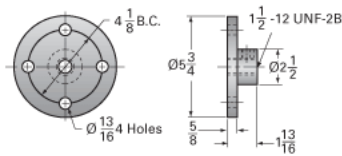

Top Plate (optional): 9000-00-05