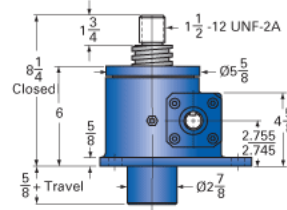

ActionJac 15-MSJ-U 24:1

Call 800-321-7800 or visit us online at www.nookindustries.com to configure and order your ActionJac 15-MSJ-U 24:1 today!