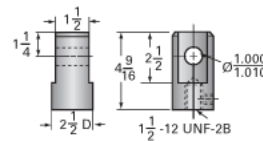

Details

Capacity [Ton]	15
Gear Ratio	8:1
Turns of Worm per Inch Travel	16
Torque to Raise 1 lb. [in-lb]	0.0407
Lifting Screw Diameter [in]	2.25
Screw Lead [in]	0.500
Root Diameter [in]	1.684
Tare Drag Torque [in-lb]	20

Performance Specifications

Maximum Allowable Input [hp]	5.00
Maximum Input Torque [in-lb]	1221
Maximum Worm Speed at Rated Load [rpm]	258
Maximum Load at 1750 RPM [lb]	4424
Starting Torque	2 x Running Torque