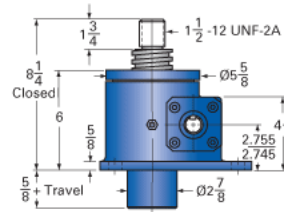

ActionJac 15-MSJ-U 8:1

Call 800-321-7800 or visit us online at www.nookindustries.com to configure and order your ActionJac 15-MSJ-U 8:1 today!

Top Plate (optional): 9000-00-05

Clevis End (optional): 9001-00-05

Details

Capacity [Ton]	15
Gear Ratio	8:1
Turns of Worm per Inch Travel	16
Torque to Raise 1 lb. [in-lb]	0.0407
Lifting Screw Diameter [in]	2.25
Screw Lead [in]	0.500
Root Diameter [in]	1.684
Tare Drag Torque [in-lb]	20