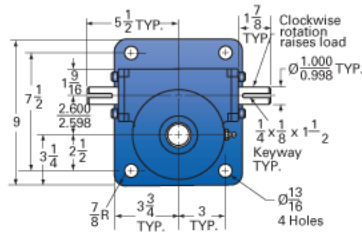

ActionJac 15-MSJ-U 8:1

Call 800-321-7800 or visit us online at www.nookindustries.com to configure and order your ActionJac 15-MSJ-U 8:1 today!