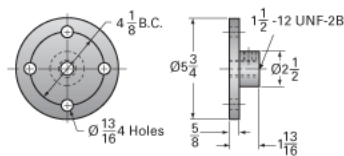

ActionJac 15-MSJ-U 8:1

Call 800-321-7800 or visit us online at www.nookindustries.com to configure and order your ActionJac 15-MSJ-U 8:1 today!

Top Plate (optional): 9000-00-05

Clevis End (optional): 9001-00-05

Details

Capacity [Ton]	15
Gear Ratio	8:1
Turns of Worm per Inch Travel	16
Torque to Raise 1 lb. [in-lb]	0.0407
Lifting Screw Diameter [in]	2.25
Screw Lead [in]	0.500
Root Diameter [in]	1.684
Tare Drag Torque [in-lb]	20

Performance Specifications

Maximum Allowable Input [hp]	5.00
Maximum Input Torque [in-lb]	1221
Maximum Worm Speed at Rated Load [rpm]	258
Maximum Load at 1750 RPM [lb]	4424
Starting Torque	2 x Running Torque