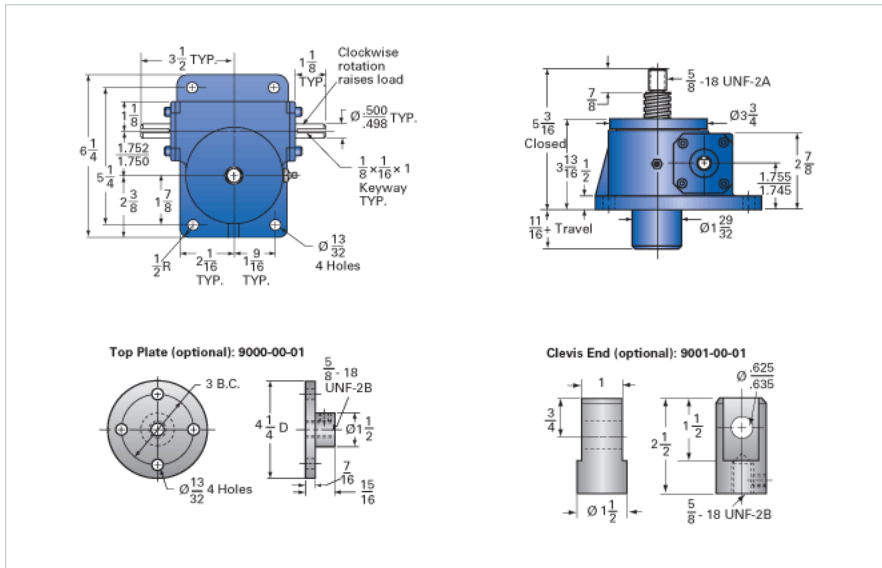

ActionJac 2.5-MSJ-U 6:1

Call 800-321-7800 or visit us online at www.nookindustries.com to configure and order your ActionJac 2.5-MSJ-U 6:1 today!

Details

Capacity [Ton]	2.5
Gear Ratio	6:1
Turns of Worm per Inch Travel	24
Torque to Raise 1 lb. [in-lb]	0.0252
Lifting Screw Diameter [in]	1.00
Screw Lead [in]	0.250
Root Diameter [in]	0.698
Tare Drag Torque [in-lb]	5

Performance Specifications

Maximum Allowable Input [hp]	2.00
Maximum Input Torque [in-lb]	126
Maximum Worm Speed at Rated Load [rpm]	1000
Maximum Load at 1750 RPM [lb]	2858
Starting Torque	2 x Running Torque

Weight

Base 0 Travel [lb]	17
Per Inch of Travel [lb]	0.45
Grease [lb]	0.5