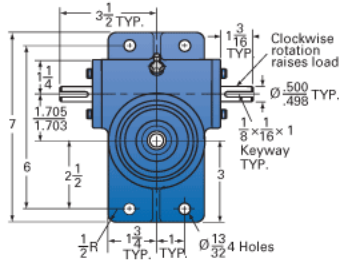

ActionJac 2R-MSJ-U 12:1

Call 800-321-7800 or visit us online at www.nookindustries.com to configure and order your ActionJac 2R-MSJ-U 12:1 today!

Top Plate (optional): 9000-00-01

Clevis End (optional): 9001-00-01

Details

Capacity [Ton]	2
Gear Ratio	12:1
Turns of Worm per Inch Travel	48
Torque to Raise 1 lb. [in-lb]	0.0154
Lifting Screw Diameter [in]	1.00
Screw Lead [in]	0.250
Root Diameter [in]	0.698
Tare Drag Torque [in-lb]	4

Performance Specifications

Maximum Allowable Input [hp]	1.50
Maximum Input Torque [in-lb]	62
Maximum Worm Speed at Rated Load [rpm]	1525
Maximum Load at 1750 RPM [lb]	3486
Starting Torque	2 x Running Torque