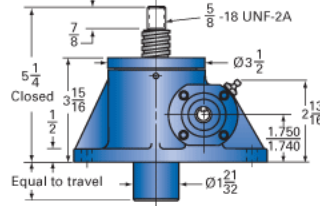

ActionJac 2R-MSJ-U 12:1

Call 800-321-7800 or visit us online at www.nookindustries.com to configure and order your ActionJac 2R-MSJ-U 12:1 today!