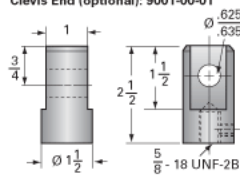

### Details

Capacity [Ton]	2
Gear Ratio	6:1
Turns of Worm per Inch Travel	24
Torque to Raise 1 lb. [in-lb]	0.0250
Lifting Screw Diameter [in]	1.00
Screw Lead [in]	0.250
Root Diameter [in]	0.698
Tare Drag Torque [in-lb]	4

### Performance Specifications

Maximum Allowable Input [hp]	2.00
Maximum Input Torque [in-lb]	100
Maximum Worm Speed at Rated Load [rpm]	1260
Maximum Load at 1750 RPM [lb]	2881
Starting Torque	2 x Running Torque