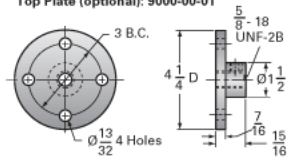

Top Plate (optional): 9000-00-01