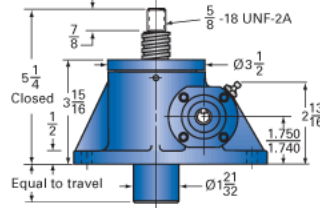

ActionJac 2R-MSJ-U 6:1

Call 800-321-7800 or visit us online at www.nookindustries.com to configure and order your ActionJac 2R-MSJ-U 6:1 today!