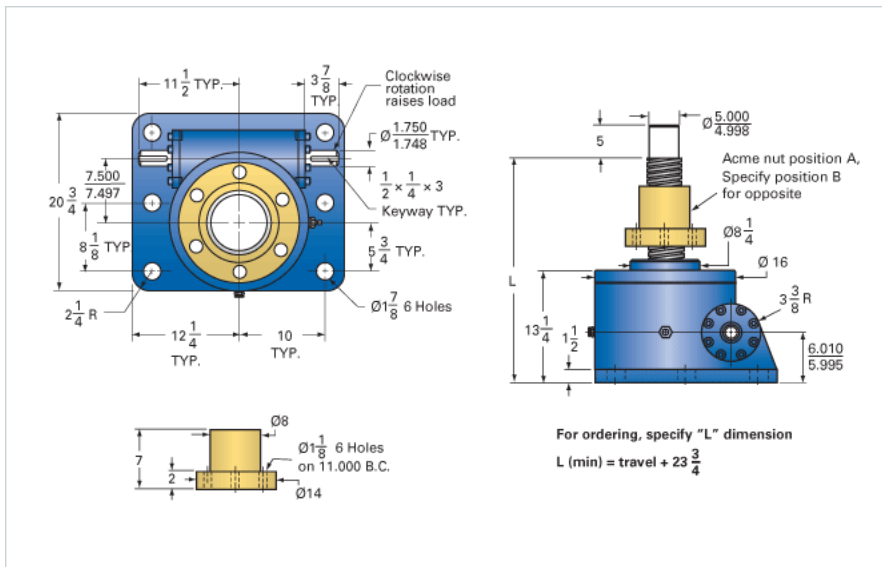

### Details

Capacity [Ton]	100
Gear Ratio	32:1
Turns of Worm per Inch Travel	48
Torque to Raise 1 lb. [in-lb]	0.0377
Lifting Screw Diameter [in]	6.00
Screw Lead [in]	0.667
Root Diameter [in]	5.254
Tare Drag Torque [in-lb]	205

### Performance Specifications

Maximum Allowable Input [hp]	12.50
Maximum Input Torque [in-lb]	7460
Maximum Worm Speed at Rated Load [rpm]	106
Maximum Load at 1750 RPM [lb]	11941