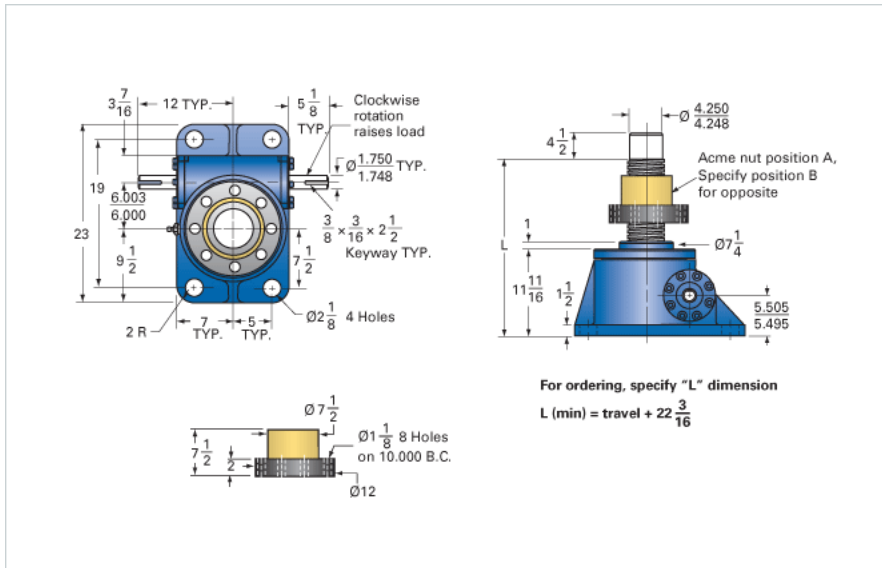

ActionJac 75-MSJ-UR 32:1

Call 800-321-7800 or visit us online at www.nookindustries.com to configure and order your ActionJac 75-MSJ-UR 32:1 today!

Details

Capacity [Ton]	75
Gear Ratio	32:1
Turns of Worm per Inch Travel	48
Torque to Raise 1 lb. [in-lb]	0.0252
Lifting Screw Diameter [in]	5.00
Screw Lead [in]	0.667
Root Diameter [in]	4.286
Tare Drag Torque [in-lb]	155

Performance Specifications

Maximum Allowable Input [hp]	9.00
Maximum Input Torque [in-lb]	3780
Maximum Worm Speed at Rated Load [rpm]	150
Maximum Load at 1750 RPM [lb]	12862