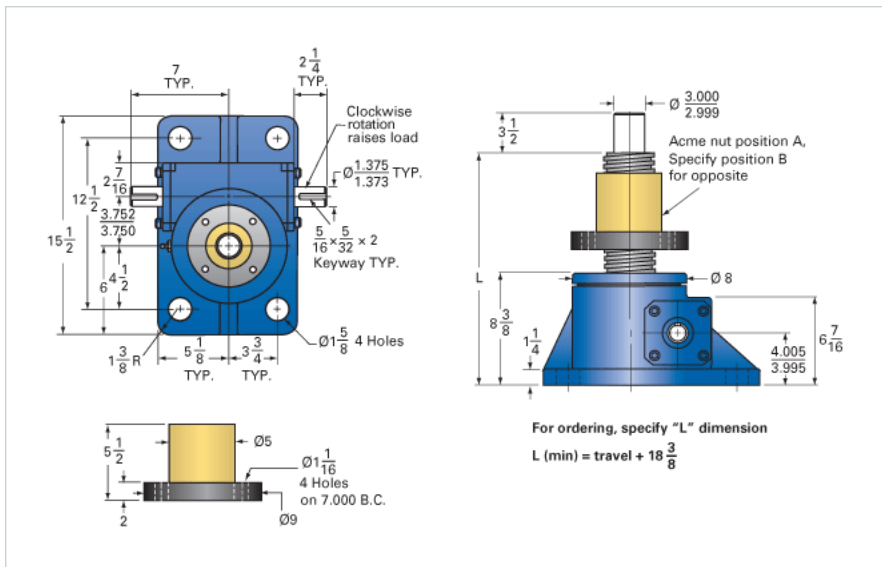

ActionJac 35-MSJ-UR 32:1

Call 800-321-7800 or visit us online at www.nookindustries.com to configure and order your ActionJac 35-MSJ-UR 32:1 today!

Details

Capacity [Ton]	35
Gear Ratio	32:1
Turns of Worm per Inch Travel	48
Torque to Raise 1 lb. [in-lb]	0.0257
Lifting Screw Diameter [in]	3.75
Screw Lead [in]	0.667
Root Diameter [in]	3.009
Tare Drag Torque [in-lb]	50

Performance Specifications

Maximum Allowable Input [hp]	3.50
Maximum Input Torque [in-lb]	1800
Maximum Worm Speed at Rated Load [rpm]	122
Maximum Load at 1750 RPM [lb]	4904