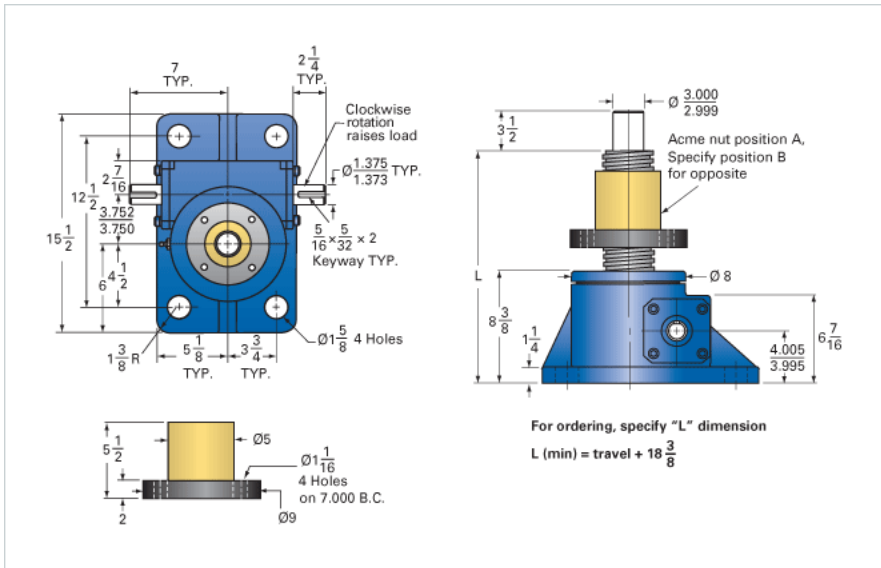

ActionJac 35-MSJ-UR 32:1

Call 800-321-7800 or visit us online at www.nookindustries.com to configure and order your ActionJac 35-MSJ-UR 32:1 today!

Details

Capacity [Ton]	35
Gear Ratio	32:1
Turns of Worm per Inch Travel	48
Torque to Raise 1 lb. [in-lb]	0.0257
Lifting Screw Diameter [in]	3.75
Screw Lead [in]	0.667
Root Diameter [in]	3.009
Tare Drag Torque [in-lb]	50

Performance Specifications

Maximum Allowable Input [hp]	3.50
Maximum Input Torque [in-lb]	1800
Maximum Worm Speed at Rated Load [rpm]	122
Maximum Load at 1750 RPM [lb]	4904