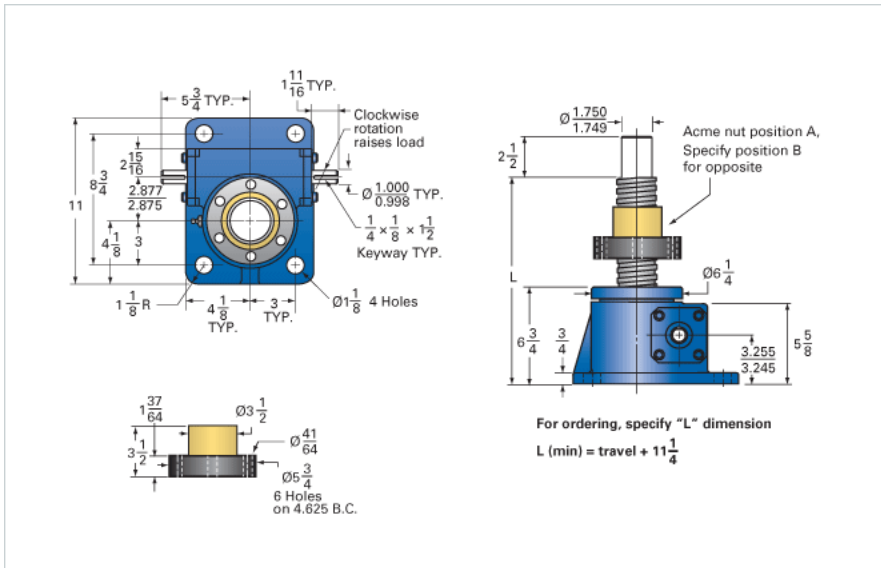

ActionJac 20-MSJ-UR 24:1

Call 800-321-7800 or visit us online at www.nookindustries.com to configure and order your ActionJac 20-MSJ-UR 24:1 today!

Details

Capacity [Ton]	20
Gear Ratio	24:1
Turns of Worm per Inch Travel	48
Torque to Raise 1 lb. [in-lb]	0.0218
Lifting Screw Diameter [in]	2.50
Screw Lead [in]	0.500
Root Diameter [in]	1.908
Tare Drag Torque [in-lb]	40

Performance Specifications

Maximum Allowable Input [hp]	2.50
Maximum Input Torque [in-lb]	873
Maximum Worm Speed at Rated Load [rpm]	180
Maximum Load at 1750 RPM [lb]	4130