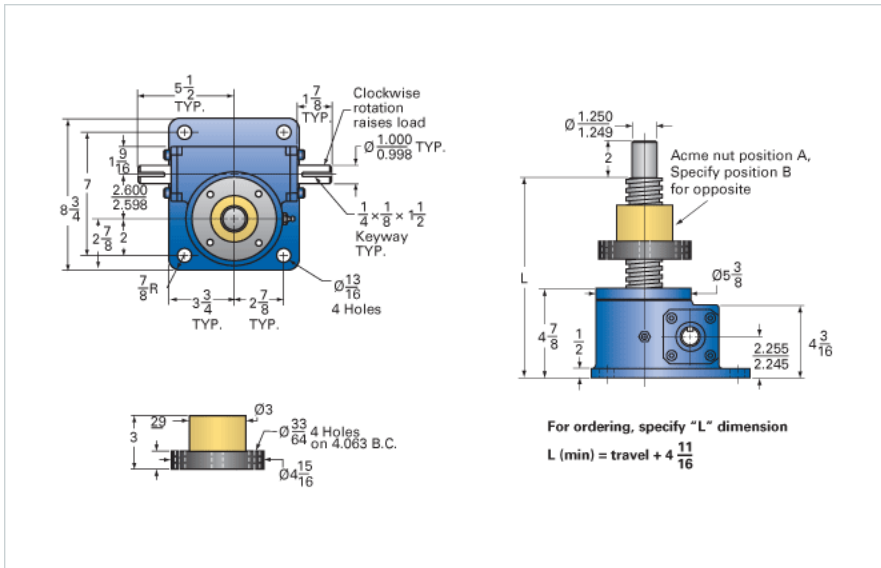

### Details

Capacity [Ton]	10
Gear Ratio	24:1
Turns of Worm per Inch Travel	48
Torque to Raise 1 lb. [in-lb]	0.0192
Lifting Screw Diameter [in]	2.00
Screw Lead [in]	0.500
Root Diameter [in]	1.410
Tare Drag Torque [in-lb]	20

### Performance Specifications

Maximum Allowable Input [hp]	1.50
Maximum Input Torque [in-lb]	384
Maximum Worm Speed at Rated Load [rpm]	246
Maximum Load at 1750 RPM [lb]	2813