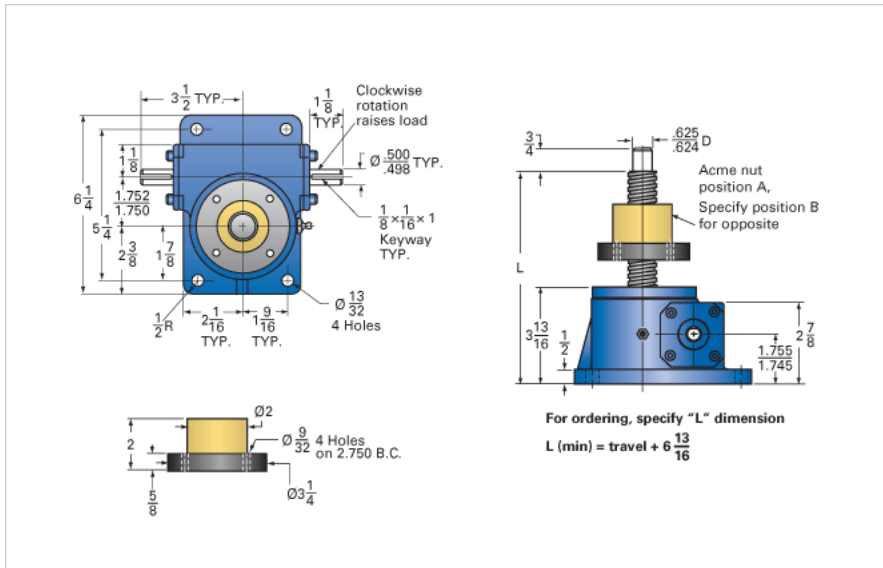

ActionJac 2.5-MSJ-UR 24:1

Call 800-321-7800 or visit us online at www.nookindustries.com to configure and order your ActionJac 2.5-MSJ-UR 24:1 today!

Details

Capacity [Ton]	2.5
Gear Ratio	24:1
Turns of Worm per Inch Travel	96
Torque to Raise 1 lb. [in-lb]	0.0106
Lifting Screw Diameter [in]	1.00
Screw Lead [in]	0.250
Root Diameter [in]	0.698
Tare Drag Torque [in-lb]	5

Performance Specifications

Maximum Allowable Input [hp]	0.50
Maximum Input Torque [in-lb]	53
Maximum Worm Speed at Rated Load [rpm]	594
Maximum Load at 1750 RPM [lb]	1699