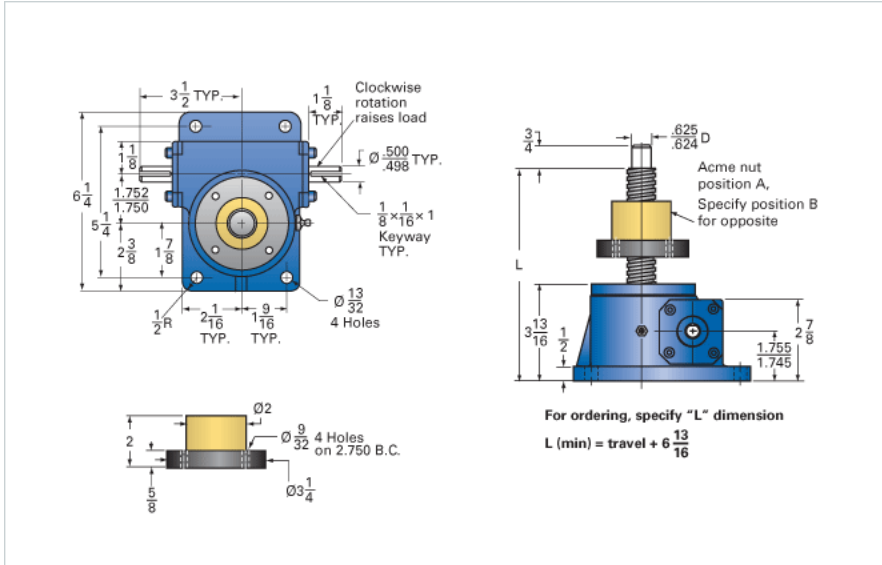

ActionJac 2.5-MSJ-UR 24:1

Call 800-321-7800 or visit us online at www.nookindustries.com to configure and order your ActionJac 2.5-MSJ-UR 24:1 today!

Details

Capacity [Ton]	2.5
Gear Ratio	24:1
Turns of Worm per Inch Travel	96
Torque to Raise 1 lb. [in-lb]	0.0106
Lifting Screw Diameter [in]	1.00
Screw Lead [in]	0.250
Root Diameter [in]	0.698
Tare Drag Torque [in-lb]	5

Performance Specifications

Maximum Allowable Input [hp]	0.50
Maximum Input Torque [in-lb]	53
Maximum Worm Speed at Rated Load [rpm]	594
Maximum Load at 1750 RPM [lb]	1699