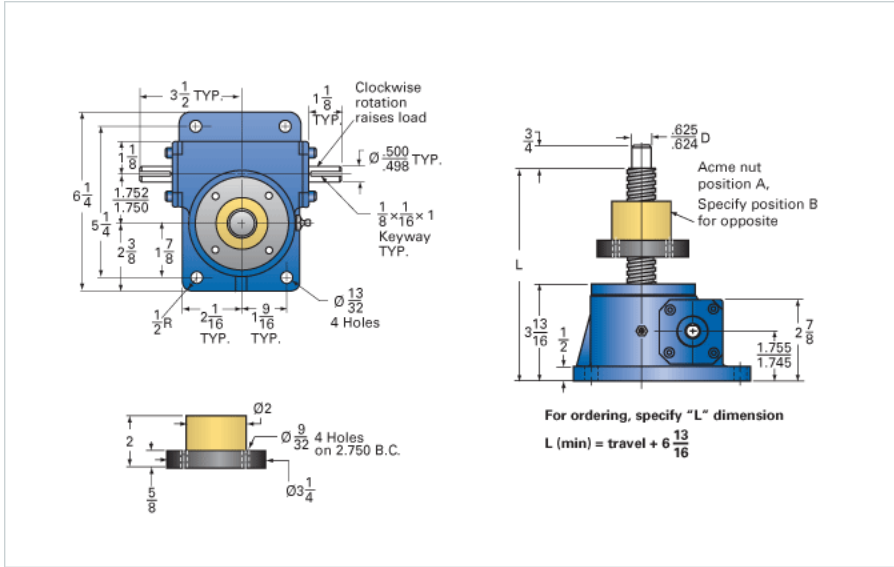

ActionJac 2.5-MSJ-UR 12:1

Call 800-321-7800 or visit us online at www.nookindustries.com to configure and order your ActionJac 2.5-MSJ-UR 12:1 today!

Details

Capacity [Ton]	2.5
Gear Ratio	12:1
Turns of Worm per Inch Travel	48
Torque to Raise 1 lb. [in-lb]	0.0148
Lifting Screw Diameter [in]	1.00
Screw Lead [in]	0.250
Root Diameter [in]	0.698
Tare Drag Torque [in-lb]	5

Performance Specifications

Maximum Allowable Input [hp]	1.50
Maximum Input Torque [in-lb]	74
Maximum Worm Speed at Rated Load [rpm]	1277
Maximum Load at 1750 RPM [lb]	3650