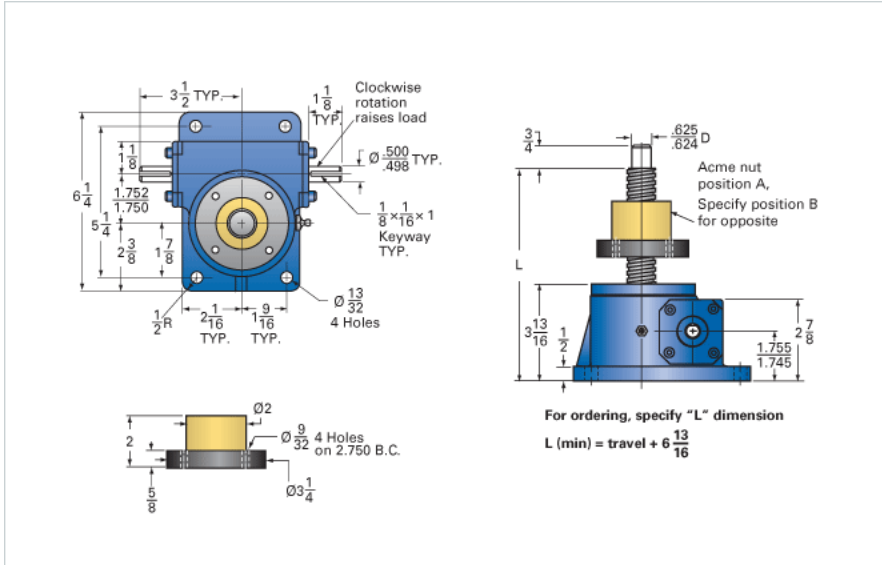

### Details

Capacity [Ton]	2.5
Gear Ratio	12:1
Turns of Worm per Inch Travel	48
Torque to Raise 1 lb. [in-lb]	0.0148
Lifting Screw Diameter [in]	1.00
Screw Lead [in]	0.250
Root Diameter [in]	0.698
Tare Drag Torque [in-lb]	5

### Performance Specifications

Maximum Allowable Input [hp]	1.50
Maximum Input Torque [in-lb]	74
Maximum Worm Speed at Rated Load [rpm]	1277
Maximum Load at 1750 RPM [lb]	3650