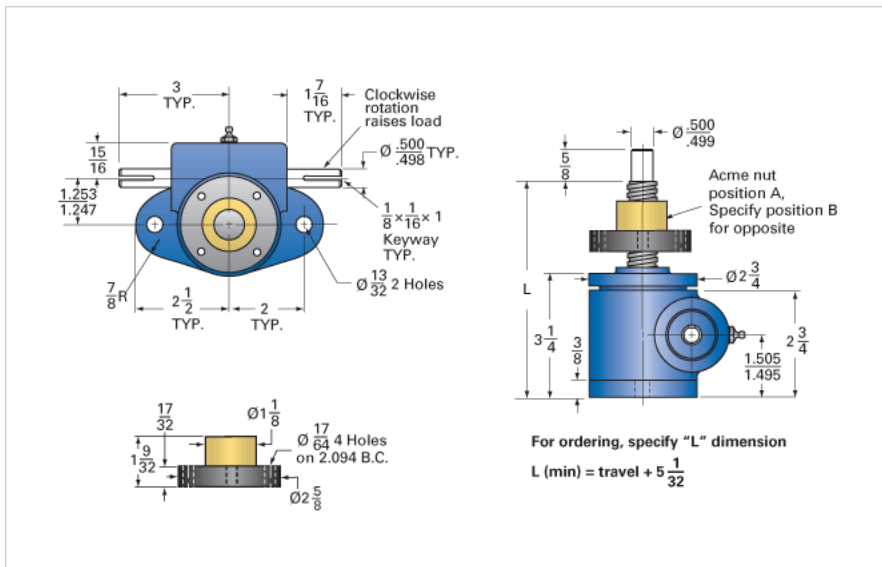

ActionJac 1-MSJ-UR 20:1

Call 800-321-7800 or visit us online at www.nookindustries.com to configure and order your ActionJac 1-MSJ-UR 20:1 today!

Details

Capacity [Ton]	1
Gear Ratio	20:1
Turns of Worm per Inch Travel	100
Torque to Raise 1 lb. [in-lb]	0.0105
Lifting Screw Diameter [in]	0.75
Screw Lead [in]	0.200
Root Diameter [in]	0.502
Tare Drag Torque [in-lb]	3

Performance Specifications

Maximum Allowable Input [hp]	0.25
Maximum Input Torque [in-lb]	21
Maximum Worm Speed at Rated Load [rpm]	750
Maximum Load at 1750 RPM [lb]	857