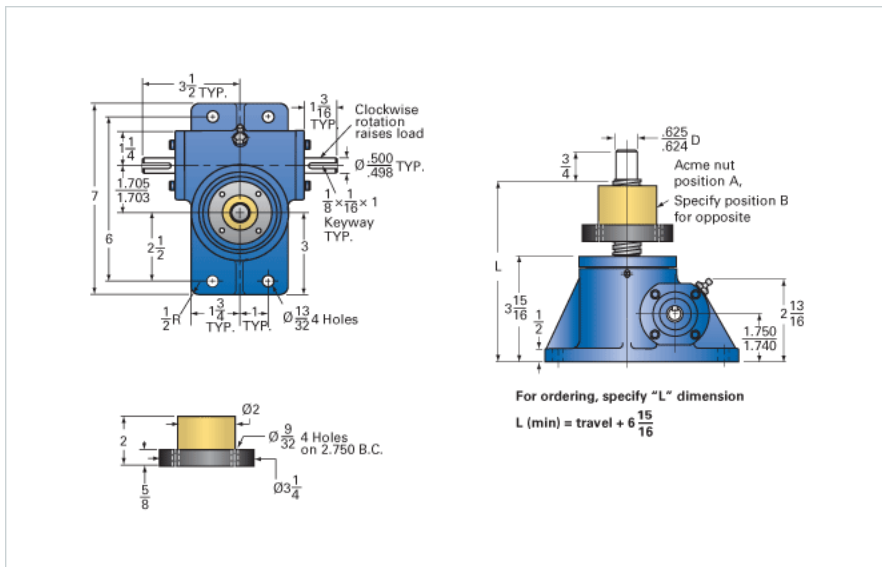

ActionJac 2R-MSJ-UR 24:1

Call 800-321-7800 or visit us online at www.nookindustries.com to configure and order your ActionJac 2R-MSJ-UR 24:1 today!

Details

Capacity [Ton]	2
Gear Ratio	24:1
Turns of Worm per Inch Travel	96
Torque to Raise 1 lb. [in-lb]	0.0105
Lifting Screw Diameter [in]	1.00
Screw Lead [in]	0.250
Root Diameter [in]	0.698
Tare Drag Torque [in-lb]	4

Performance Specifications

Maximum Allowable Input [hp]	0.50
Maximum Input Torque [in-lb]	42
Maximum Worm Speed at Rated Load [rpm]	750
Maximum Load at 1750 RPM [lb]	1715
Starting Torque	2 x Running Torque