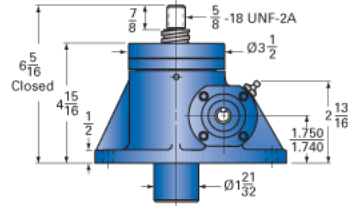

ActionJac 2R-MSJ-UK 24:1

Call 800-321-7800 or visit us online at www.nookindustries.com to configure and order your ActionJac 2R-MSJ-UK 24:1 today!

Top Plate (optional): 9000-00-01

Clevis End (optional): 9001-00-01

Details

Capacity [Ton]	2
Gear Ratio	24:1
Turns of Worm per Inch Travel	96
Torque to Raise 1 lb. [in-lb]	0.0121
Lifting Screw Diameter [in]	1.00
Screw Lead [in]	0.250
Root Diameter [in]	0.698
Tare Drag Torque [in-lb]	4

Performance Specifications

Maximum Allowable Input [hp]	0.50
Maximum Input Torque [in-lb]	42
Maximum Worm Speed at Rated Load [rpm]	651
Maximum Load at 1750 RPM [lb]	1488