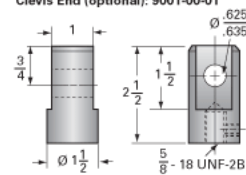

ActionJac 2R-MSJ-UK 24:1

Call 800-321-7800 or visit us online at www.nookindustries.com to configure and order your ActionJac 2R-MSJ-UK 24:1 today!

Top Plate (optional): 9000-00-01

Clevis End (optional): 9001-00-01

Details

Capacity [Ton]	2
Gear Ratio	24:1
Turns of Worm per Inch Travel	96
Torque to Raise 1 lb. [in-lb]	0.0121
Lifting Screw Diameter [in]	1.00
Screw Lead [in]	0.250
Root Diameter [in]	0.698
Tare Drag Torque [in-lb]	4

Performance Specifications

Maximum Allowable Input [hp]	0.50
Maximum Input Torque [in-lb]	42
Maximum Worm Speed at Rated Load [rpm]	651
Maximum Load at 1750 RPM [lb]	1488