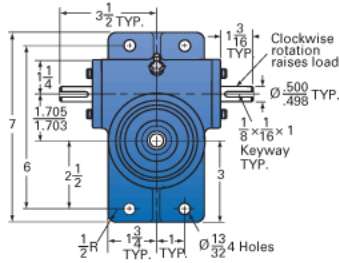

ActionJac 2R-MSJ-UK 24:1

Call 800-321-7800 or visit us online at www.nookindustries.com to configure and order your ActionJac 2R-MSJ-UK 24:1 today!

Top Plate (optional): 9000-00-01

Clevis End (optional): 9001-00-01

Details

Capacity [Ton]	2
Gear Ratio	24:1
Turns of Worm per Inch Travel	96
Torque to Raise 1 lb. [in-lb]	0.0121
Lifting Screw Diameter [in]	1.00
Screw Lead [in]	0.250
Root Diameter [in]	0.698
Tare Drag Torque [in-lb]	4

Performance Specifications

Maximum Allowable Input [hp]	0.50
Maximum Input Torque [in-lb]	42
Maximum Worm Speed at Rated Load [rpm]	651
Maximum Load at 1750 RPM [lb]	1488