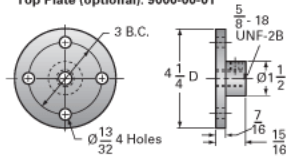

ActionJac 2R-MSJ-UK 24:1

Call 800-321-7800 or visit us online at www.nookindustries.com to configure and order your ActionJac 2R-MSJ-UK 24:1 today!

Top Plate (optional): 9000-00-01

Clevis End (optional): 9001-00-01

Details

Capacity [Ton]	2
Gear Ratio	24:1
Turns of Worm per Inch Travel	96
Torque to Raise 1 lb. [in-lb]	0.0121
Lifting Screw Diameter [in]	1.00
Screw Lead [in]	0.250
Root Diameter [in]	0.698
Tare Drag Torque [in-lb]	4

Performance Specifications

Maximum Allowable Input [hp]	0.50
Maximum Input Torque [in-lb]	42
Maximum Worm Speed at Rated Load [rpm]	651
Maximum Load at 1750 RPM [lb]	1488