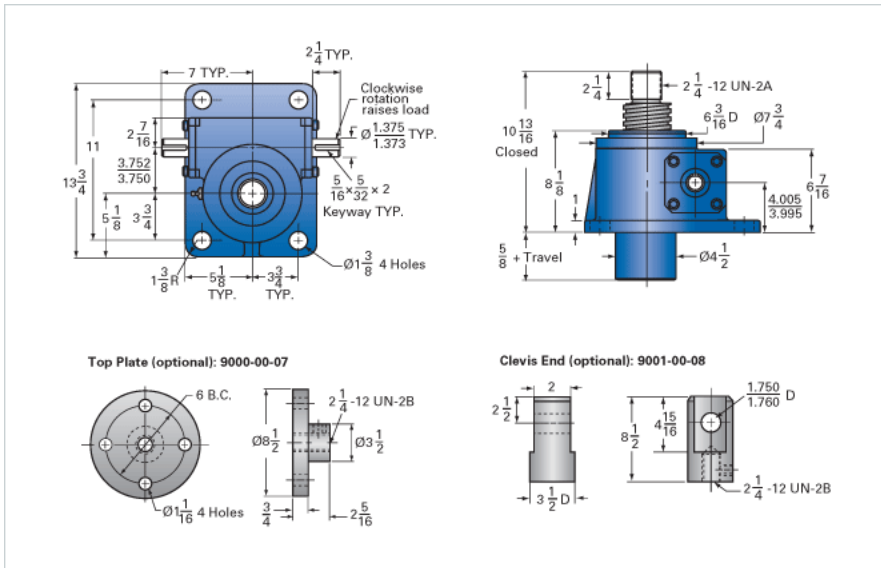

ActionJac 30AB-MSJ-U 32:1

Call 800-321-7800 or visit us online at www.nookindustries.com to configure and order your ActionJac 30AB-MSJ-U 32:1 today!

Details

Capacity [Ton]	30
Gear Ratio	32:1
Turns of Worm per Inch Travel	48
Torque to Raise 1 lb. [in-lb]	0.0235
Lifting Screw Diameter [in]	3.38
Screw Lead [in]	0.667
Root Diameter [in]	2.652
Tare Drag Torque [in-lb]	50

Performance Specifications

Maximum Allowable Input [hp]	3.50
Maximum Input Torque [in-lb]	1411
Maximum Worm Speed at Rated Load [rpm]	156
Maximum Load at 1750 RPM [lb]	5364
Starting Torque	2 x Running Torque

Weight

Base 0 Travel [lb]	145
Per Inch of Travel [lb]	2.90
Grease [lb]	1.5