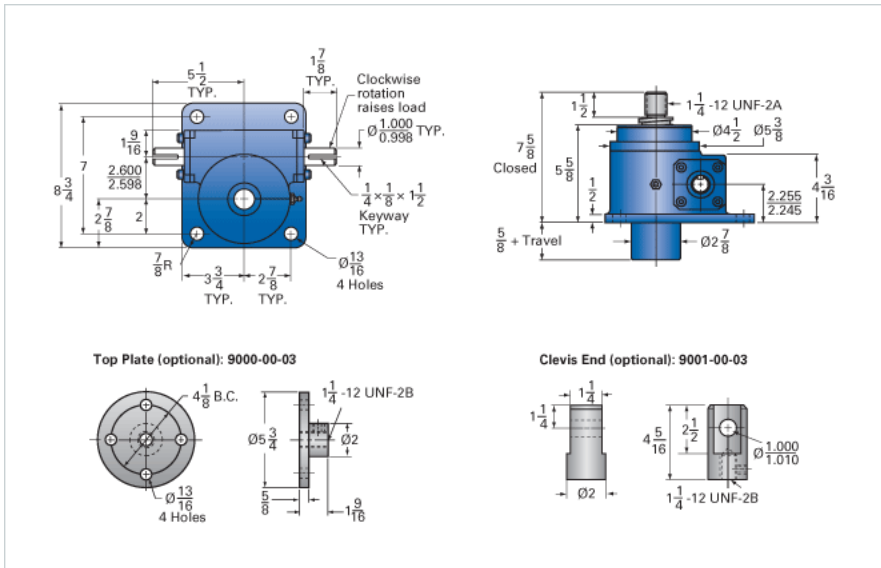

ActionJac 10AB-MSJ-U 24:1

Call 800-321-7800 or visit us online at www.nookindustries.com to configure and order your ActionJac 10AB-MSJ-U 24:1 today!

Details

Capacity [Ton]	10
Gear Ratio	24:1
Turns of Worm per Inch Travel	48
Torque to Raise 1 lb. [in-lb]	0.0192
Lifting Screw Diameter [in]	2.00
Screw Lead [in]	0.500
Root Diameter [in]	1.410
Tare Drag Torque [in-lb]	20

Performance Specifications

Maximum Allowable Input [hp]	1.50
Maximum Input Torque [in-lb]	384
Maximum Worm Speed at Rated Load [rpm]	246
Maximum Load at 1750 RPM [lb]	2813
Starting Torque	2 x Running Torque

Weight

Base 0 Travel [lb]	45
Per Inch of Travel [lb]	1.20
Grease [lb]	1.5