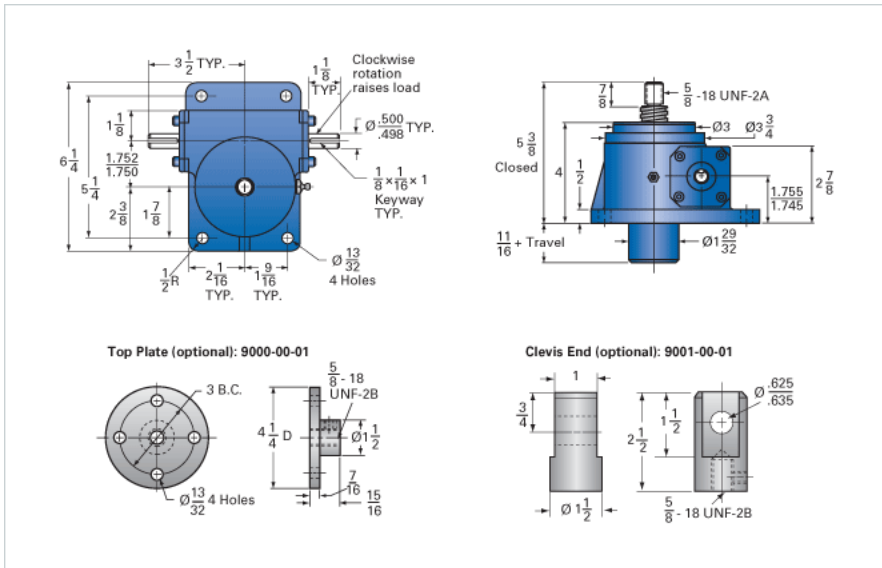

### Details

Capacity [Ton]	2.5
Gear Ratio	24:1
Turns of Worm per Inch Travel	96
Torque to Raise 1 lb. [in-lb]	0.0106
Lifting Screw Diameter [in]	1.00
Screw Lead [in]	0.250
Root Diameter [in]	0.698
Tare Drag Torque [in-lb]	5

### Performance Specifications

Maximum Allowable Input [hp]	0.50
Maximum Input Torque [in-lb]	53
Maximum Worm Speed at Rated Load [rpm]	594
Maximum Load at 1750 RPM [lb]	1699
Starting Torque	2 x Running Torque