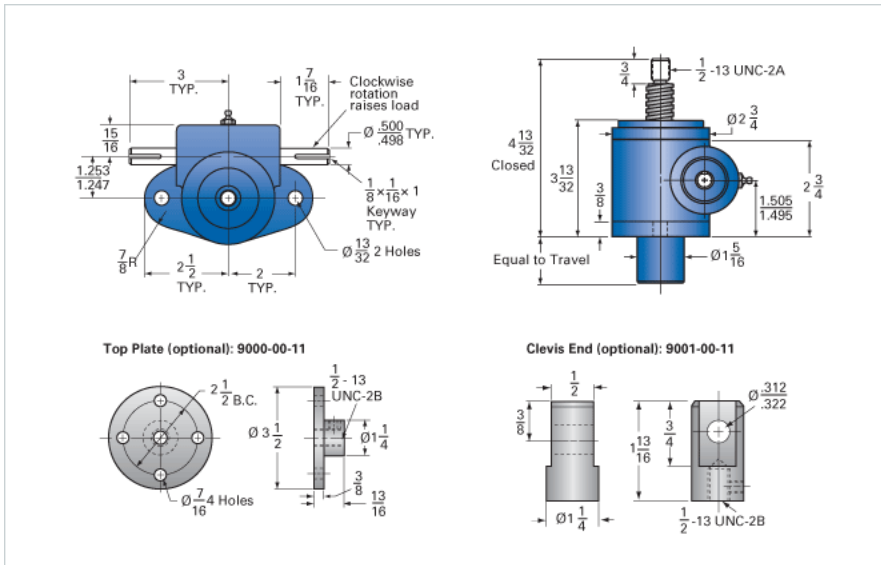

ActionJac 1AB-MSJ-U 20:1

Call 800-321-7800 or visit us online at www.nookindustries.com to configure and order your ActionJac 1AB-MSJ-U 20:1 today!

Details

Capacity [Ton]	1
Gear Ratio	20:1
Turns of Worm per Inch Travel	100
Torque to Raise 1 lb. [in-lb]	0.0105
Lifting Screw Diameter [in]	0.75
Screw Lead [in]	0.200
Root Diameter [in]	0.502
Tare Drag Torque [in-lb]	3

Performance Specifications

Maximum Allowable Input [hp]	0.25
Maximum Input Torque [in-lb]	21
Maximum Worm Speed at Rated Load [rpm]	750
Maximum Load at 1750 RPM [lb]	857
Starting Torque	2 x Running Torque

Weight

Base 0 Travel [lb]	5.5
Per Inch of Travel [lb]	0.30
Grease [lb]	0.5