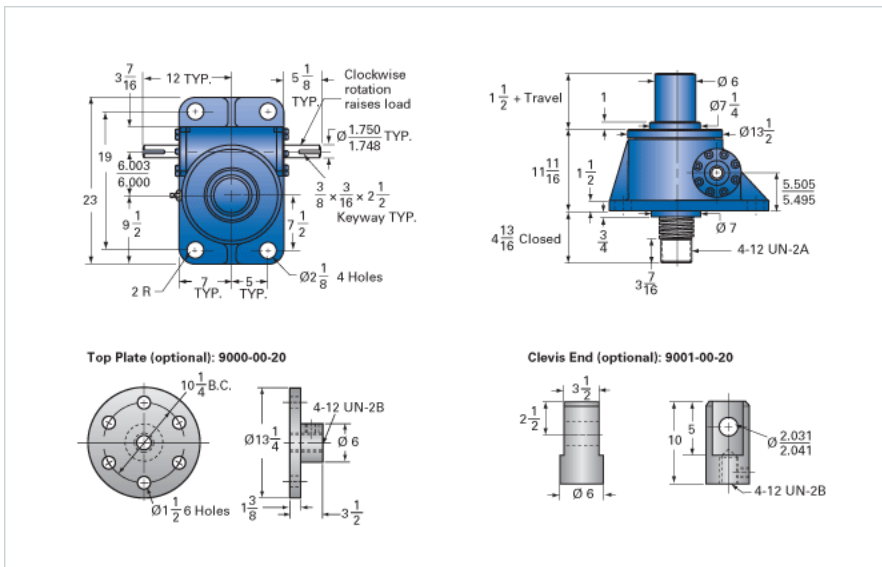

ActionJac 75-MSJ-I 32:1

Call 800-321-7800 or visit us online at www.nookindustries.com to configure and order your ActionJac 75-MSJ-I 32:1 today!

Details

Capacity [Ton]	75
Gear Ratio	32:1
Turns of Worm per Inch Travel	48
Torque to Raise 1 lb. [in-lb]	0.0252
Lifting Screw Diameter [in]	5.00
Screw Lead [in]	0.667
Root Diameter [in]	4.286
Tare Drag Torque [in-lb]	155

Performance Specifications

Maximum Allowable Input [hp]	9.00
Maximum Input Torque [in-lb]	3780
Maximum Worm Speed at Rated Load [rpm]	150
Maximum Load at 1750 RPM [lb]	12862
Starting Torque	2 x Running Torque

Weight

Base 0 Travel [lb]	310
Per Inch of Travel [lb]	6.50
Grease [lb]	9.0