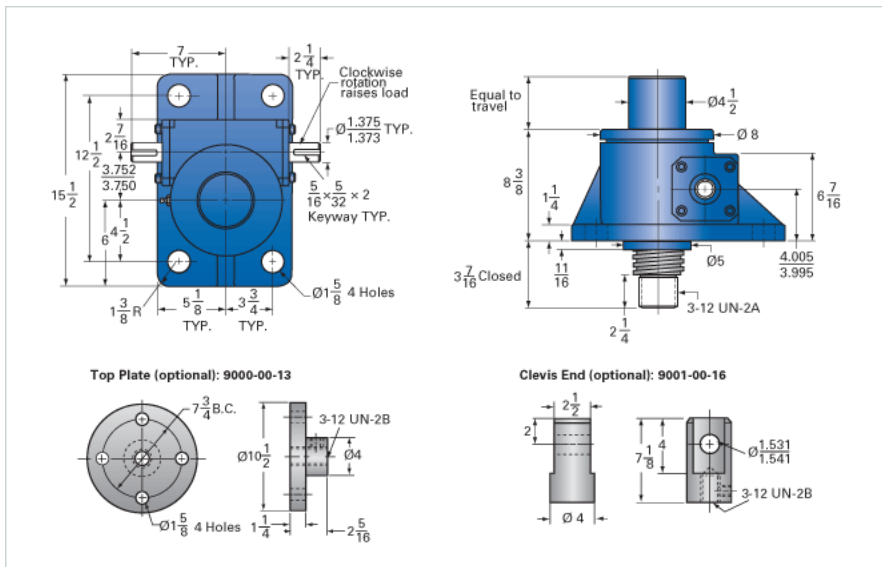

### Details

Capacity [Ton]	35
Gear Ratio	32:1
Turns of Worm per Inch Travel	48
Torque to Raise 1 lb. [in-lb]	0.0257
Lifting Screw Diameter [in]	3.75
Screw Lead [in]	0.667
Root Diameter [in]	3.009
Tare Drag Torque [in-lb]	50

### Performance Specifications

Maximum Allowable Input [hp]	3.50
Maximum Input Torque [in-lb]	1800
Maximum Worm Speed at Rated Load [rpm]	122
Maximum Load at 1750 RPM [lb]	4904
Starting Torque	2 x Running Torque