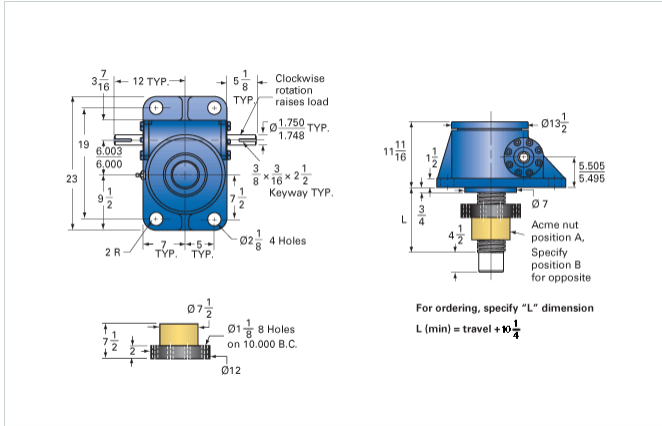

### Details

Capacity [Ton]	75
Gear Ratio	32:1
Turns of Worm per Inch Travel	48
Torque to Raise 1 lb. [in-lb]	0.0252
Lifting Screw Diameter [in]	5.00
Screw Lead [in]	0.667
Root Diameter [in]	4.286
Tare Drag Torque [in-lb]	155

### Performance Specifications

Maximum Allowable Input [hp]	9.00
Maximum Input Torque [in-lb]	3780
Maximum Worm Speed at Rated Load [rpm]	150
Maximum Load at 1750 RPM [lb]	12862
Starting Torque	2 x Running Torque

### Weight

Base 0 Travel [lb]	310
Per Inch of Travel [lb]	6.50
Grease [lb]	9.0