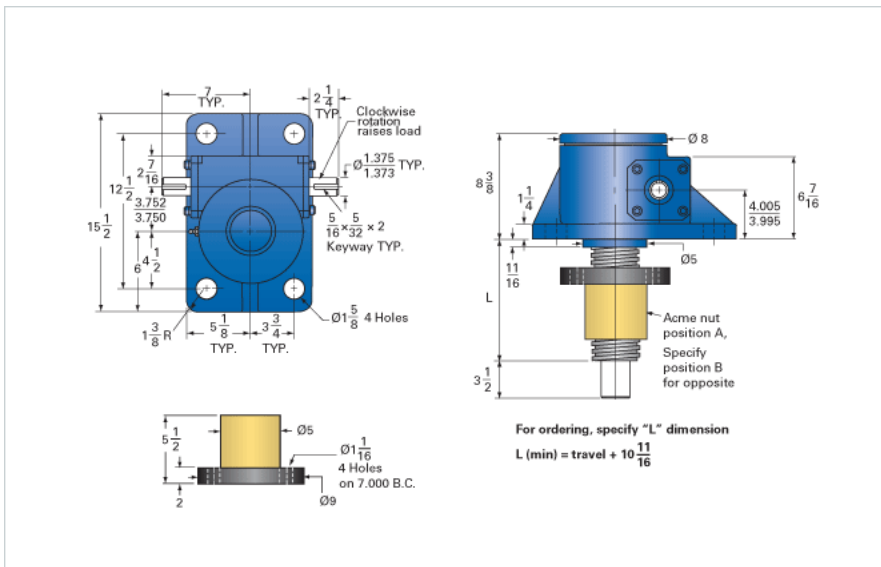

ActionJac 35-MSJ-IR 32:1

Call 800-321-7800 or visit us online at www.nookindustries.com to configure and order your ActionJac 35-MSJ-IR 32:1 today!

Details

Capacity [Ton]	35
Gear Ratio	32:1
Turns of Worm per Inch Travel	48
Torque to Raise 1 lb. [in-lb]	0.0257
Lifting Screw Diameter [in]	3.75
Screw Lead [in]	0.667
Root Diameter [in]	3.009
Tare Drag Torque [in-lb]	50

Performance Specifications

Maximum Allowable Input [hp]	3.50
Maximum Input Torque [in-lb]	1800
Maximum Worm Speed at Rated Load [rpm]	122
Maximum Load at 1750 RPM [lb]	4904
Starting Torque	2 x Running Torque

Weight

Base 0 Travel [lb]	145
Per Inch of Travel [lb]	3.40
Grease [lb]	3.5