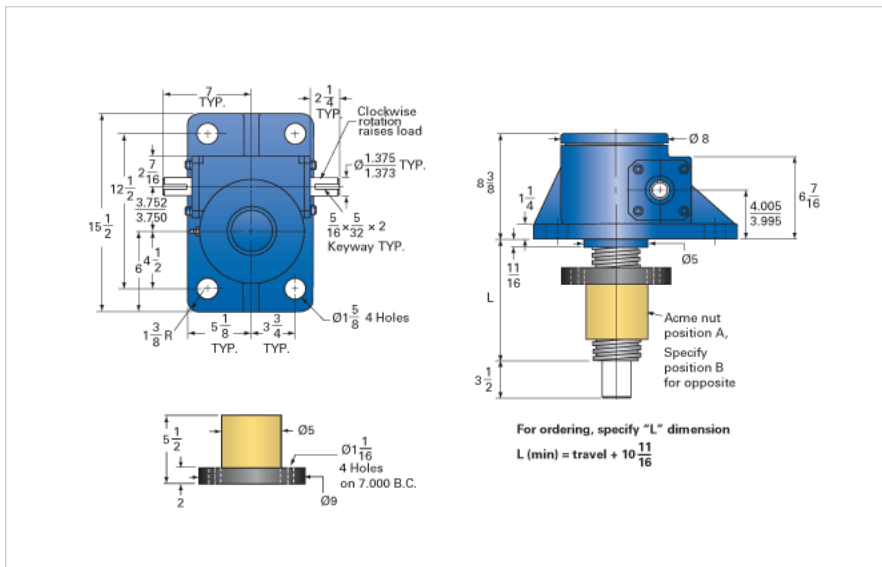

### Details

Capacity [Ton]	35
Gear Ratio	32:1
Turns of Worm per Inch Travel	48
Torque to Raise 1 lb. [in-lb]	0.0257
Lifting Screw Diameter [in]	3.75
Screw Lead [in]	0.667
Root Diameter [in]	3.009
Tare Drag Torque [in-lb]	50

### Performance Specifications

Maximum Allowable Input [hp]	3.50
Maximum Input Torque [in-lb]	1800
Maximum Worm Speed at Rated Load [rpm]	122
Maximum Load at 1750 RPM [lb]	4904
Starting Torque	2 x Running Torque