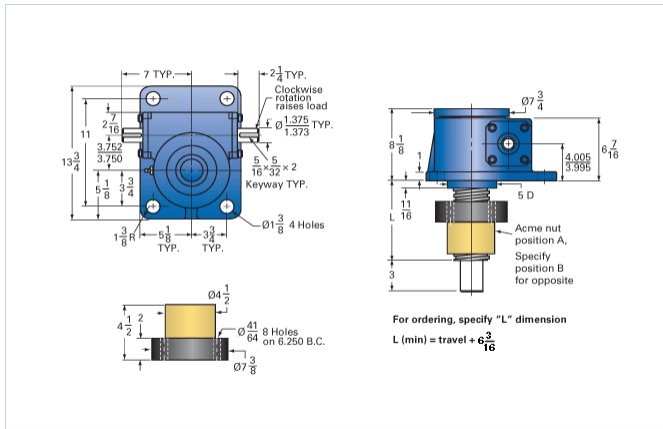

### Details

Capacity [Ton]	30
Gear Ratio	32:1
Turns of Worm per Inch Travel	48
Torque to Raise 1 lb. [in-lb]	0.0235
Lifting Screw Diameter [in]	3.38
Screw Lead [in]	0.667
Root Diameter [in]	2.652
Tare Drag Torque [in-lb]	50

### Performance Specifications

Maximum Allowable Input [hp]	3.50
Maximum Input Torque [in-lb]	1411
Maximum Worm Speed at Rated Load [rpm]	156
Maximum Load at 1750 RPM [lb]	5364
Starting Torque	2 x Running Torque