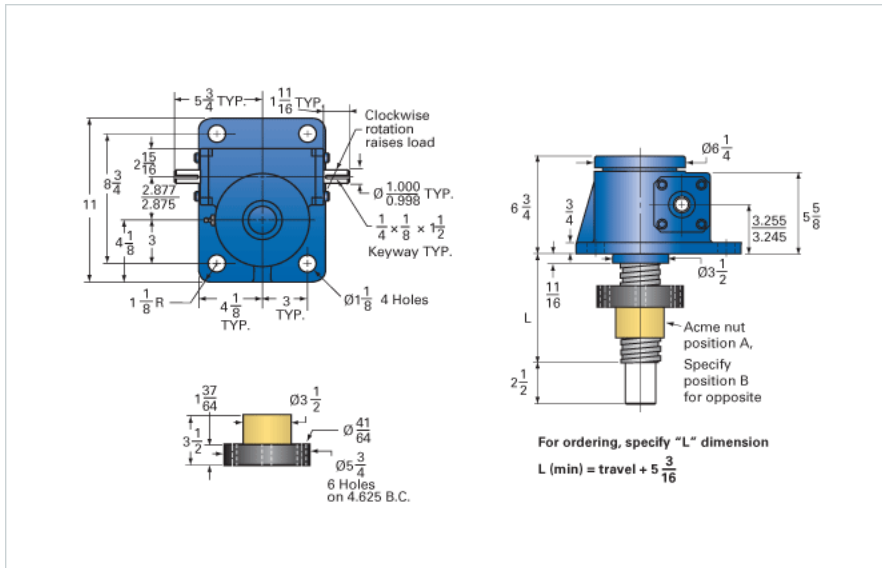

### Details

Capacity [Ton]	20
Gear Ratio	24:1
Turns of Worm per Inch Travel	48
Torque to Raise 1 lb. [in-lb]	0.0218
Lifting Screw Diameter [in]	2.50
Screw Lead [in]	0.500
Root Diameter [in]	1.908
Tare Drag Torque [in-lb]	40

### Performance Specifications

Maximum Allowable Input [hp]	2.50
Maximum Input Torque [in-lb]	873
Maximum Worm Speed at Rated Load [rpm]	180
Maximum Load at 1750 RPM [lb]	4130
Starting Torque	2 x Running Torque