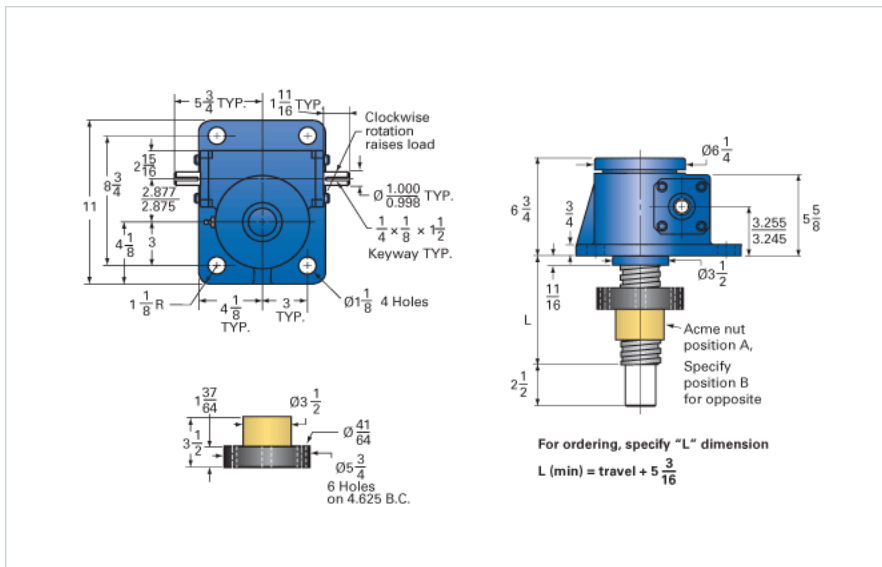

ActionJac 20-MSJ-IR 24:1

Call 800-321-7800 or visit us online at www.nookindustries.com to configure and order your ActionJac 20-MSJ-IR 24:1 today!

Details

Capacity [Ton]	20
Gear Ratio	24:1
Turns of Worm per Inch Travel	48
Torque to Raise 1 lb. [in-lb]	0.0218
Lifting Screw Diameter [in]	2.50
Screw Lead [in]	0.500
Root Diameter [in]	1.908
Tare Drag Torque [in-lb]	40

Performance Specifications

Maximum Allowable Input [hp]	2.50
Maximum Input Torque [in-lb]	873
Maximum Worm Speed at Rated Load [rpm]	180
Maximum Load at 1750 RPM [lb]	4130
Starting Torque	2 x Running Torque