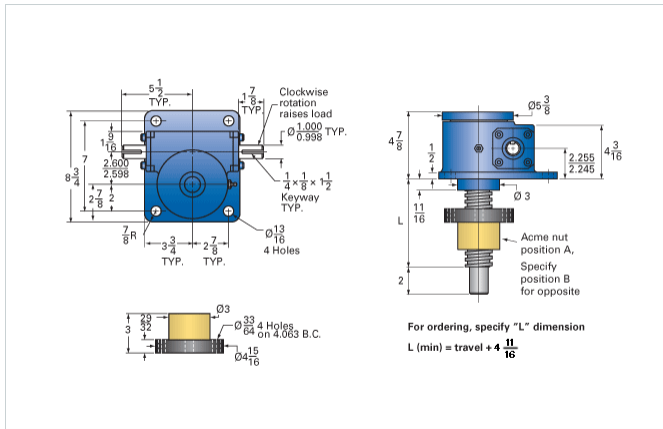

### Details

Capacity [Ton]	10
Gear Ratio	24:1
Turns of Worm per Inch Travel	48
Torque to Raise 1 lb. [in-lb]	0.0192
Lifting Screw Diameter [in]	2.00
Screw Lead [in]	0.500
Root Diameter [in]	1.410
Tare Drag Torque [in-lb]	20

### Performance Specifications

Maximum Allowable Input [hp]	1.50
Maximum Input Torque [in-lb]	384
Maximum Worm Speed at Rated Load [rpm]	246
Maximum Load at 1750 RPM [lb]	2813
Starting Torque	2 x Running Torque