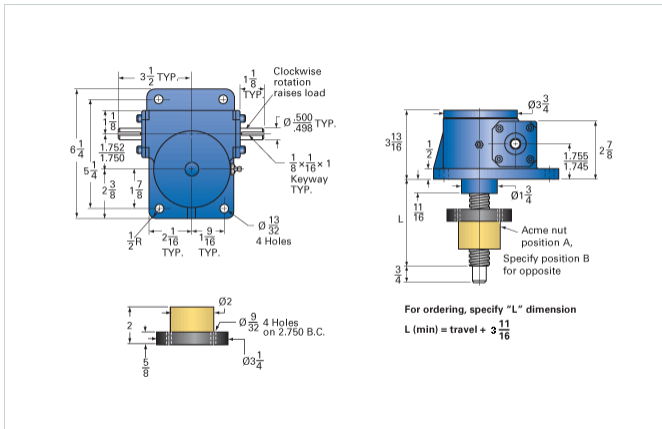

ActionJac 2.5-MSJ-IR 6:1

Call 800-321-7800 or visit us online at www.nookindustries.com to configure and order your ActionJac 2.5-MSJ-IR 6:1 today!

Details

Capacity [Ton]	2.5
Gear Ratio	6:1
Turns of Worm per Inch Travel	24
Torque to Raise 1 lb. [in-lb]	0.0252
Lifting Screw Diameter [in]	1.00
Screw Lead [in]	0.250
Root Diameter [in]	0.698
Tare Drag Torque [in-lb]	5

Performance Specifications

Maximum Allowable Input [hp]	2.00
Maximum Input Torque [in-lb]	126
Maximum Worm Speed at Rated Load [rpm]	1000
Maximum Load at 1750 RPM [lb]	2858
Starting Torque	2 x Running Torque

Weight

Base 0 Travel [lb]	17
Per Inch of Travel [lb]	0.45
Grease [lb]	0.5