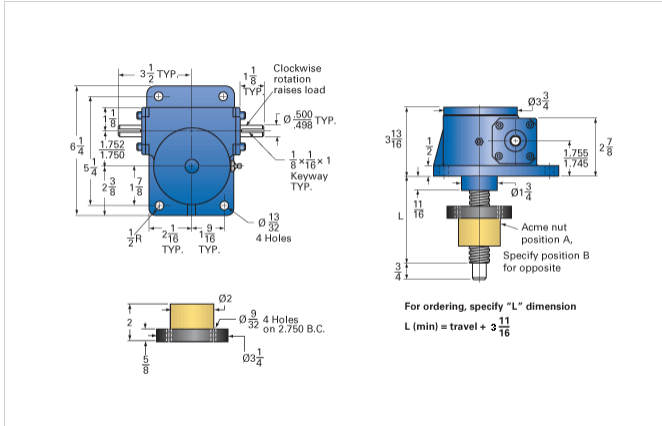

### Details

Capacity [Ton]	2.5
Gear Ratio	6:1
Turns of Worm per Inch Travel	24
Torque to Raise 1 lb. [in-lb]	0.0252
Lifting Screw Diameter [in]	1.00
Screw Lead [in]	0.250
Root Diameter [in]	0.698
Tare Drag Torque [in-lb]	5

### Performance Specifications

Maximum Allowable Input [hp]	2.00
Maximum Input Torque [in-lb]	126
Maximum Worm Speed at Rated Load [rpm]	1000
Maximum Load at 1750 RPM [lb]	2858
Starting Torque	2 x Running Torque

### Weight

Base 0 Travel [lb]	17
Per Inch of Travel [lb]	0.45
Grease [lb]	0.5