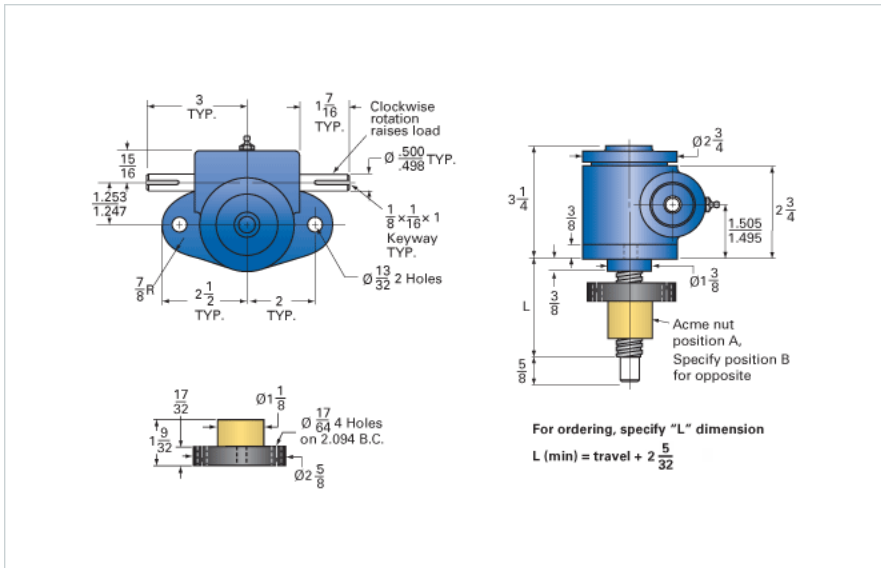

### Details

Capacity [Ton]	1
Gear Ratio	20:1
Turns of Worm per Inch Travel	100
Torque to Raise 1 lb. [in-lb]	0.0105
Lifting Screw Diameter [in]	0.75
Screw Lead [in]	0.200
Root Diameter [in]	0.502
Tare Drag Torque [in-lb]	3

### Performance Specifications

Maximum Allowable Input [hp]	0.25
Maximum Input Torque [in-lb]	21
Maximum Worm Speed at Rated Load [rpm]	750
Maximum Load at 1750 RPM [lb]	857
Starting Torque	2 x Running Torque

### Weight

Base 0 Travel [lb]	5.5
Per Inch of Travel [lb]	0.30
Grease [lb]	0.5