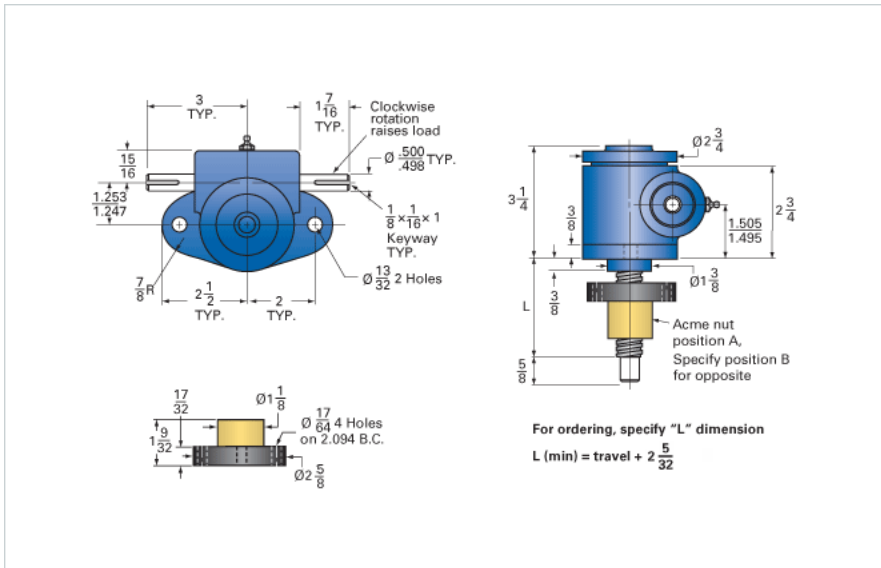

ActionJac 1-MSJ-IR 20:1

Call 800-321-7800 or visit us online at www.nookindustries.com to configure and order your ActionJac 1-MSJ-IR 20:1 today!

Details

Capacity [Ton]	1
Gear Ratio	20:1
Turns of Worm per Inch Travel	100
Torque to Raise 1 lb. [in-lb]	0.0105
Lifting Screw Diameter [in]	0.75
Screw Lead [in]	0.200
Root Diameter [in]	0.502
Tare Drag Torque [in-lb]	3

Performance Specifications

Maximum Allowable Input [hp]	0.25
Maximum Input Torque [in-lb]	21
Maximum Worm Speed at Rated Load [rpm]	750
Maximum Load at 1750 RPM [lb]	857
Starting Torque	2 x Running Torque

Weight

Base 0 Travel [lb]	5.5
Per Inch of Travel [lb]	0.30
Grease [lb]	0.5