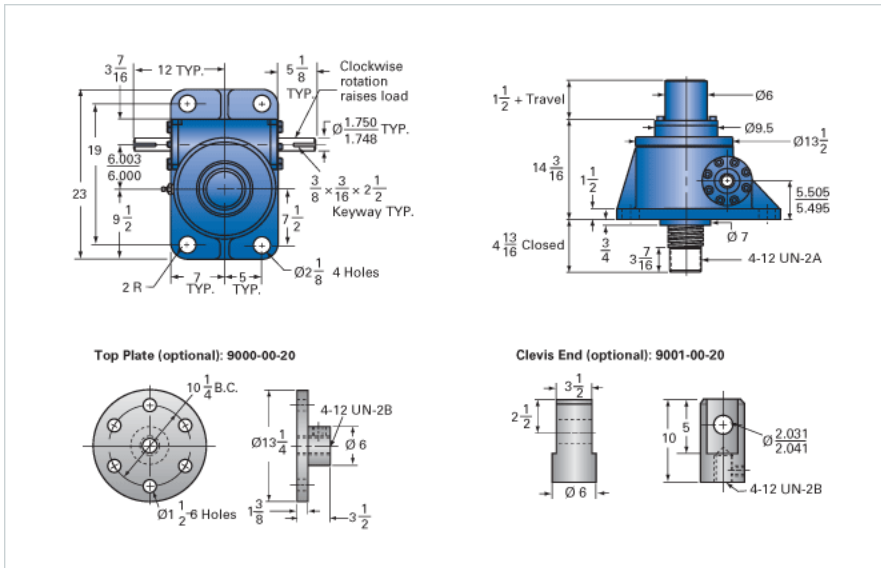

### Details

Capacity [Ton]	75
Gear Ratio	32:1
Turns of Worm per Inch Travel	48
Torque to Raise 1 lb. [in-lb]	0.0290
Lifting Screw Diameter [in]	5.00
Screw Lead [in]	0.667
Root Diameter [in]	4.286
Tare Drag Torque [in-lb]	155

### Performance Specifications

Maximum Allowable Input [hp]	9.00
Maximum Input Torque [in-lb]	3780
Maximum Worm Speed at Rated Load [rpm]	130
Maximum Load at 1750 RPM [lb]	11180
Starting Torque	2 x Running Torque