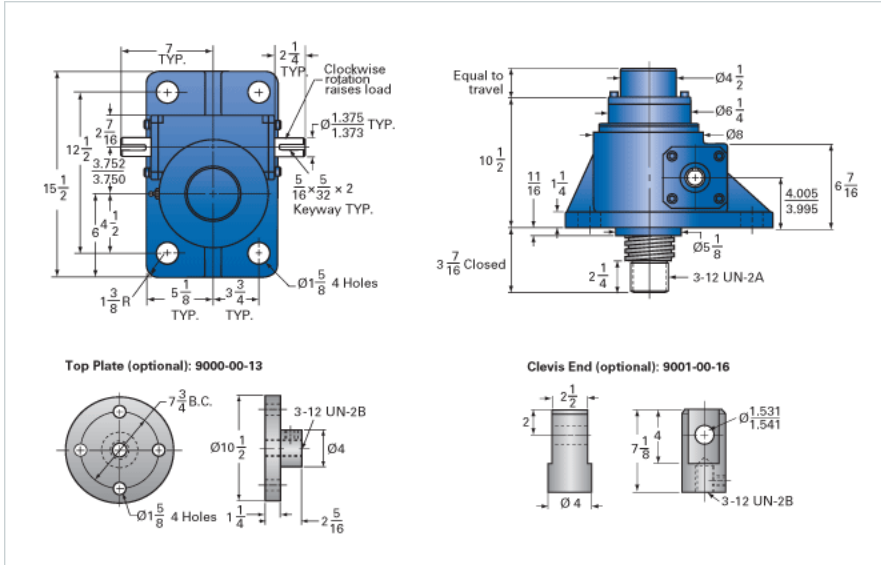

ActionJac 35-MSJ-IK 32:1

Call 800-321-7800 or visit us online at www.nookindustries.com to configure and order your ActionJac 35-MSJ-IK 32:1 today!

Details

Capacity [Ton]	35
Gear Ratio	32:1
Turns of Worm per Inch Travel	48
Torque to Raise 1 lb. [in-lb]	0.0295
Lifting Screw Diameter [in]	3.75
Screw Lead [in]	0.667
Root Diameter [in]	3.009
Tare Drag Torque [in-lb]	50

Performance Specifications

Maximum Allowable Input [hp]	3.50
Maximum Input Torque [in-lb]	1800
Maximum Worm Speed at Rated Load [rpm]	107
Maximum Load at 1750 RPM [lb]	4273
Starting Torque	2 x Running Torque

Weight

Base 0 Travel [lb]	145
Per Inch of Travel [lb]	3.40
Grease [lb]	3.5