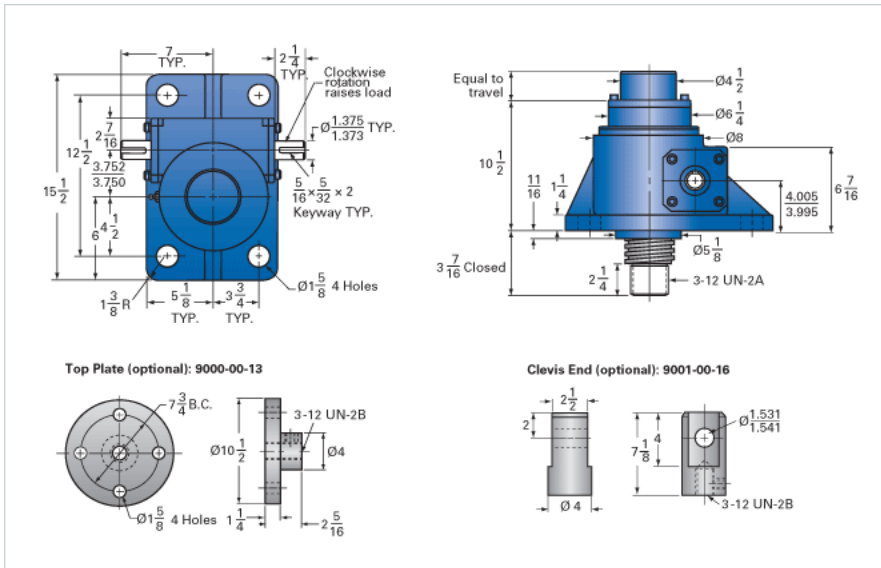

### Details

Capacity [Ton]	35
Gear Ratio	10 2/3:1
Turns of Worm per Inch Travel	16
Torque to Raise 1 lb. [in-lb]	0.0570
Lifting Screw Diameter [in]	3.75
Screw Lead [in]	0.667
Root Diameter [in]	3.009
Tare Drag Torque [in-lb]	50

### Performance Specifications

Maximum Allowable Input [hp]	11.00
Maximum Input Torque [in-lb]	3450
Maximum Worm Speed at Rated Load [rpm]	174
Maximum Load at 1750 RPM [lb]	6950
Starting Torque	2 x Running Torque