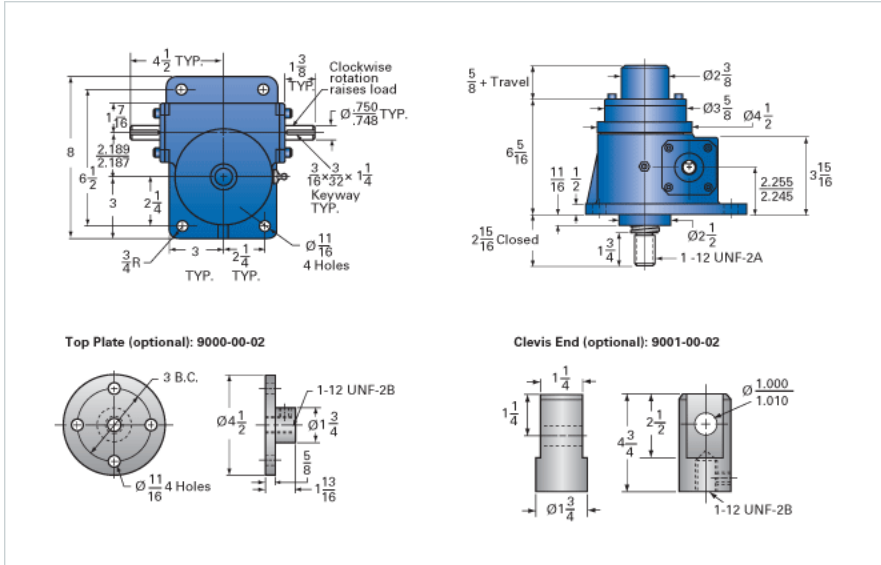

ActionJac 5-MSJ-IK 24:1

Call 800-321-7800 or visit us online at www.nookindustries.com to configure and order your ActionJac 5-MSJ-IK 24:1 today!

Details

Capacity [Ton]	5
Gear Ratio	24:1
Turns of Worm per Inch Travel	64
Torque to Raise 1 lb. [in-lb]	0.0166
Lifting Screw Diameter [in]	1.50
Screw Lead [in]	0.375
Root Diameter [in]	1.066
Tare Drag Torque [in-lb]	10

Performance Specifications

Maximum Allowable Input [hp]	0.75
Maximum Input Torque [in-lb]	144
Maximum Worm Speed at Rated Load [rpm]	287
Maximum Load at 1750 RPM [lb]	1627
Starting Torque	2 x Running Torque