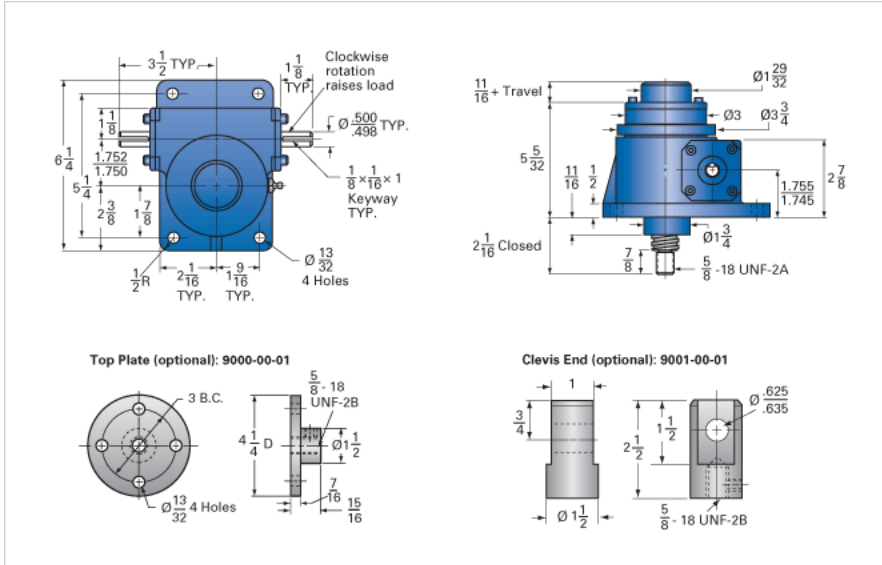

### Details

Capacity [Ton]	2.5
Gear Ratio	24:1
Turns of Worm per Inch Travel	96
Torque to Raise 1 lb. [in-lb]	0.0122
Lifting Screw Diameter [in]	1.00
Screw Lead [in]	0.250
Root Diameter [in]	0.698
Tare Drag Torque [in-lb]	5

### Performance Specifications

Maximum Allowable Input [hp]	0.50
Maximum Input Torque [in-lb]	53
Maximum Worm Speed at Rated Load [rpm]	516
Maximum Load at 1750 RPM [lb]	1476
Starting Torque	2 x Running Torque