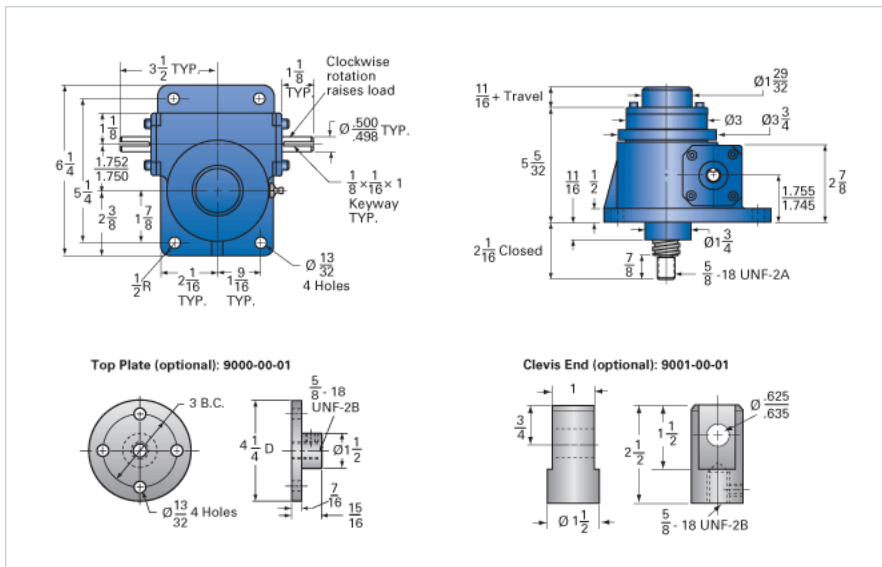

ActionJac 2.5-MSJ-IK 12:1

Call 800-321-7800 or visit us online at www.nookindustries.com to configure and order your ActionJac 2.5-MSJ-IK 12:1 today!

Details

Capacity [Ton]	2.5
Gear Ratio	12:1
Turns of Worm per Inch Travel	48
Torque to Raise 1 lb. [in-lb]	0.0170
Lifting Screw Diameter [in]	1.00
Screw Lead [in]	0.250
Root Diameter [in]	0.698
Tare Drag Torque [in-lb]	5

Performance Specifications

Maximum Allowable Input [hp]	1.50
Maximum Input Torque [in-lb]	74
Maximum Worm Speed at Rated Load [rpm]	1110
Maximum Load at 1750 RPM [lb]	3174
Starting Torque	2 x Running Torque

Weight

Base 0 Travel [lb]	17
Per Inch of Travel [lb]	0.45
Grease [lb]	0.5