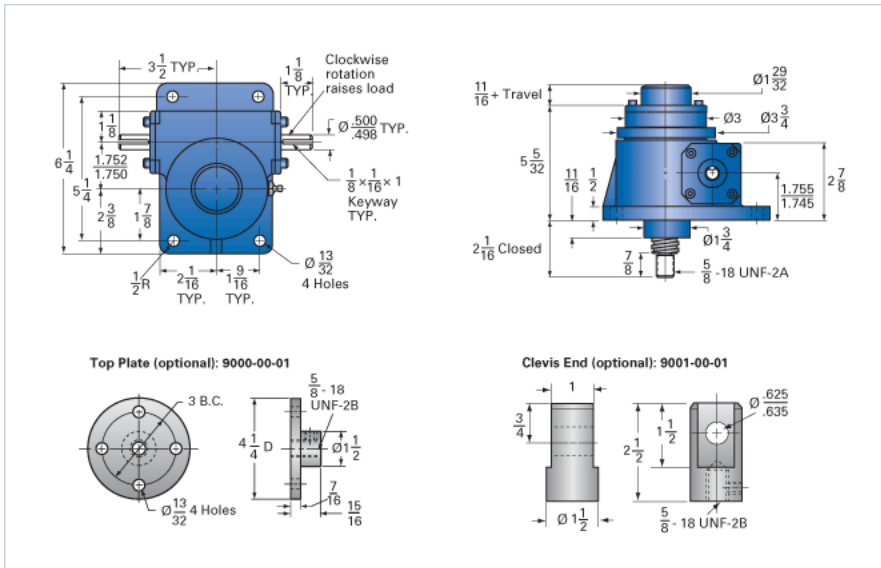

ActionJac 2.5-MSJ-IK 6:1

Call 800-321-7800 or visit us online at www.nookindustries.com to configure and order your ActionJac 2.5-MSJ-IK 6:1 today!

Details

Capacity [Ton]	2.5
Gear Ratio	6:1
Turns of Worm per Inch Travel	24
Torque to Raise 1 lb. [in-lb]	0.0290
Lifting Screw Diameter [in]	1.00
Screw Lead [in]	0.250
Root Diameter [in]	0.698
Tare Drag Torque [in-lb]	5

Performance Specifications

Maximum Allowable Input [hp]	2.00
Maximum Input Torque [in-lb]	126
Maximum Worm Speed at Rated Load [rpm]	869
Maximum Load at 1750 RPM [lb]	2483
Starting Torque	2 x Running Torque

Weight

Base 0 Travel [lb]	17
Per Inch of Travel [lb]	0.45
Grease [lb]	0.5